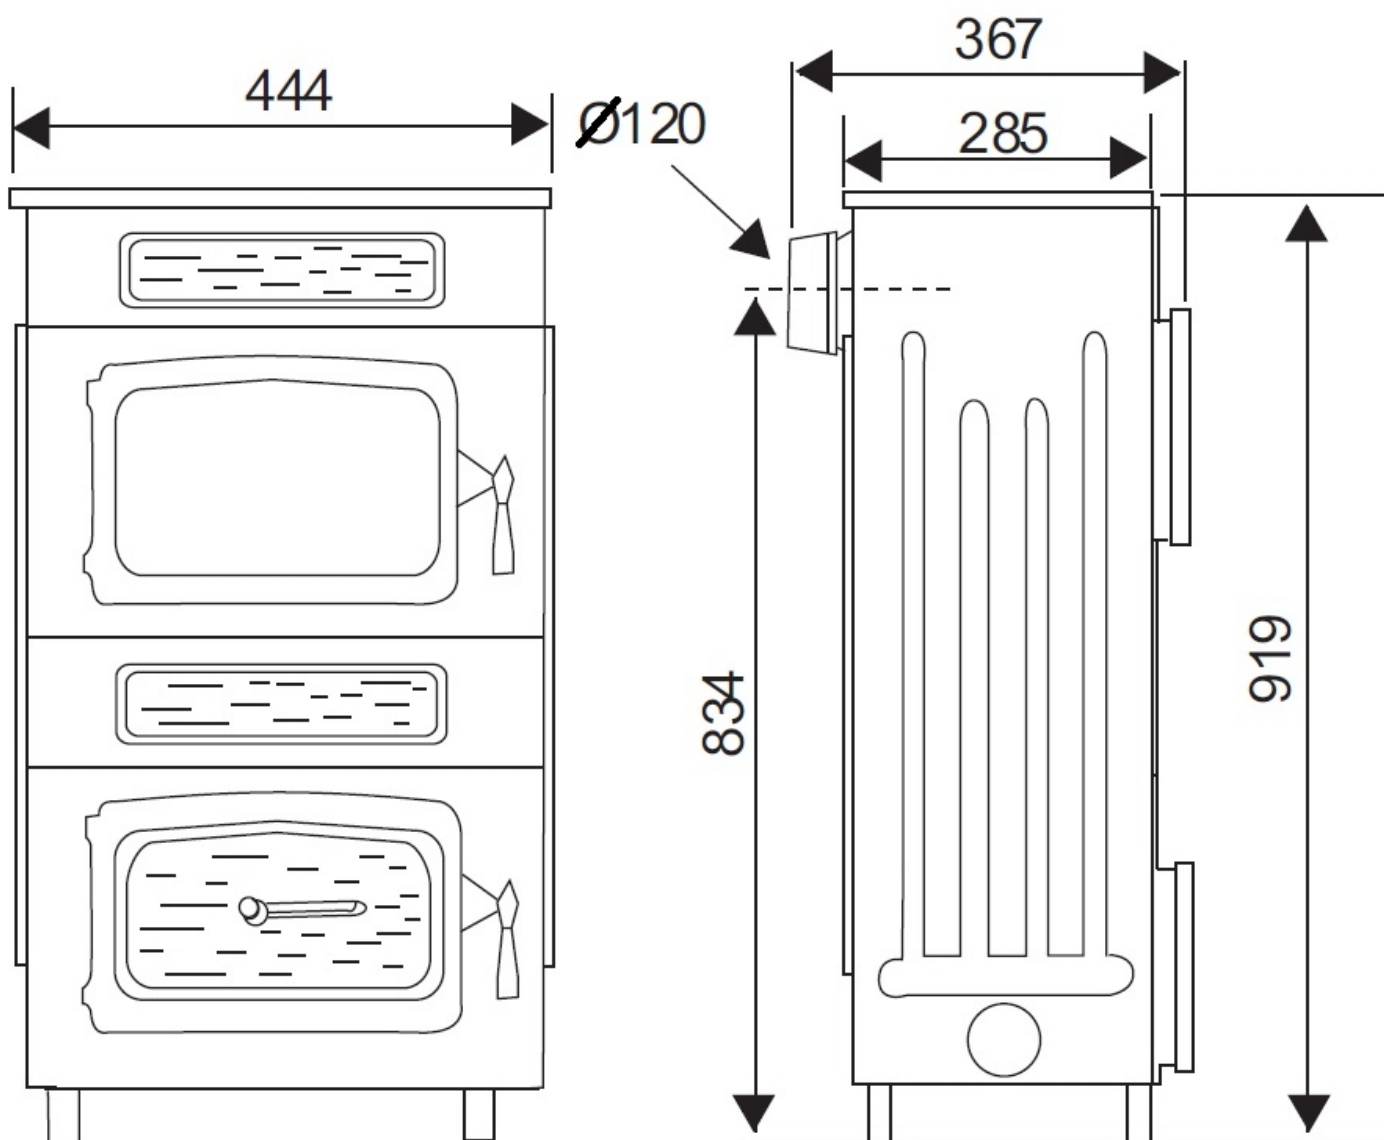

Kamino 6 classic

- 6 kW
- Cast iron doors and top plate
- Enameled casing
- Cast iron grade
- Fireclay firebox
- Flue connection rear: 120 mm
- H x W x D: 709x444x367 mm
- For continuous use
- Fuel: wood, lignite

Wood

Continuous use

Brown coal

Certification	1.+2.Stufe 1.BImSchV
Heat output (kW)	6
Min-max heat output (kW)	3,5-7,1
Heat capacity (m3)	116
Flue gas quantity (g/s)	5,0
Flue gas temperature (C)	325
Air needs Pa	12
Size H x W x D (mm)	709x444x367
Fuel	wood, lignite
Firebox size W x D x H (mm)	350x200x320
Net weight (kg)	84,5