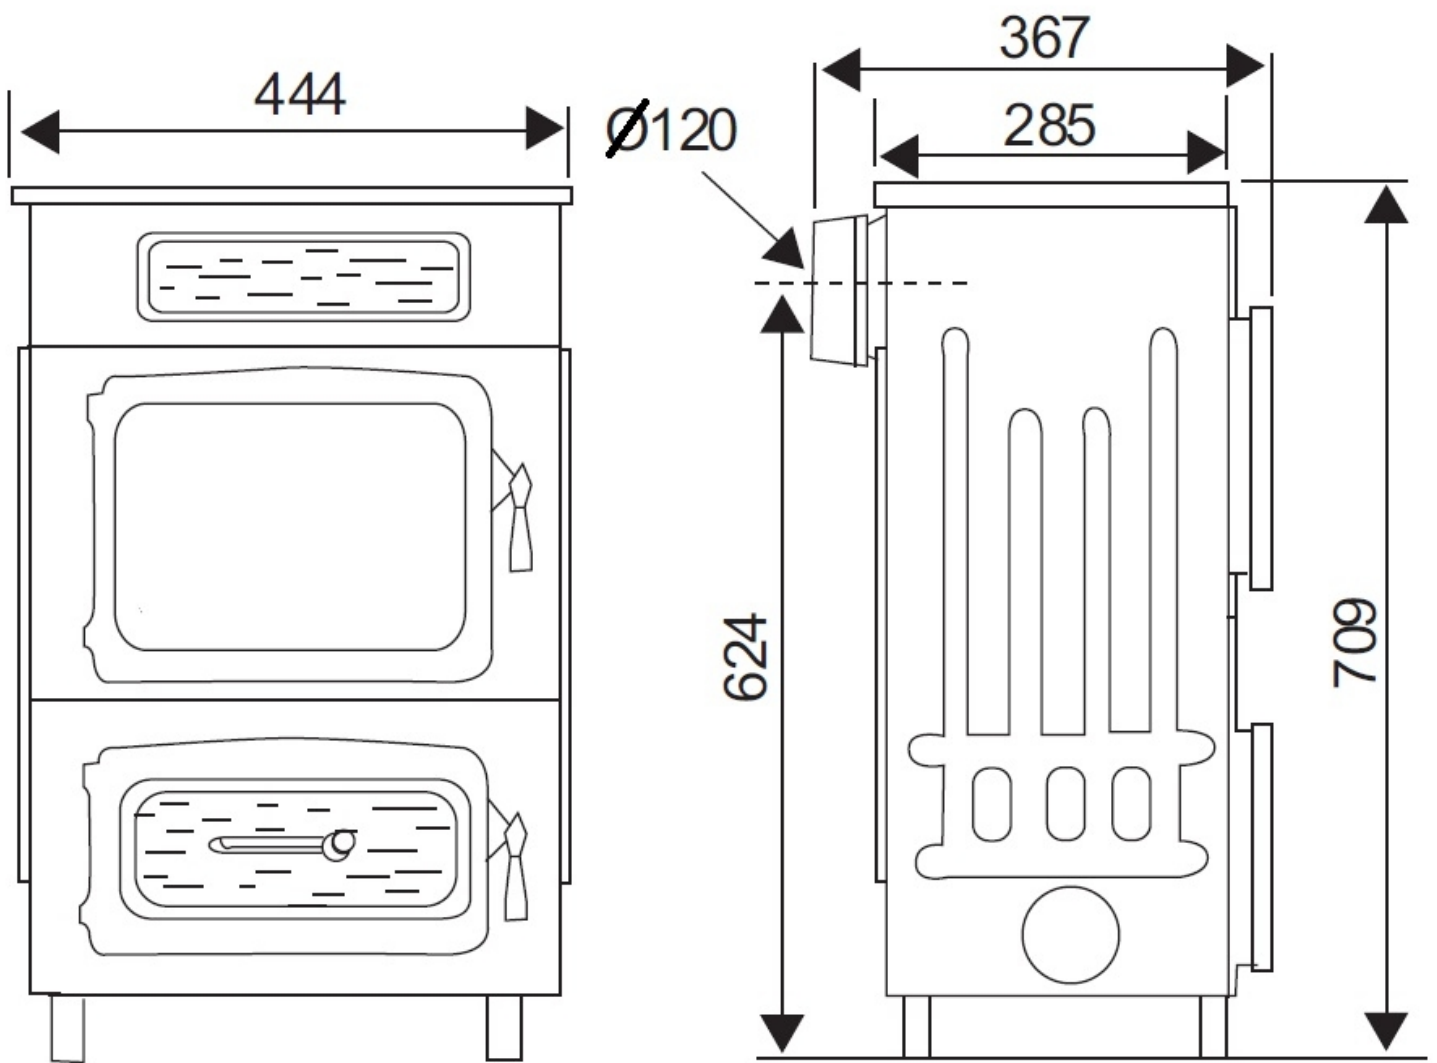

Kamino 6 nostalgia

- 6 kW
- Cast iron doors and top plate
- Enameled casing
- Cast iron grade
- Fireclay firebox
- Flue connection rear: 120 mm
- H x W x D: 709x444x367 mm
- For continuous use
- Fuel: wood, lignite

Wood

Continuous use

Brown coal

Certification	1.+2.Stufe 1.BImSchV, CE, 15aB-VG, VKF
Heat output (kW)	6
Min-max heat output (kW)	3,5-7,1
Heat capacity (m3)	116
Flue gas quantity (g/s)	5,0
Flue gas temperature (C)	325
Air needs Pa	12
Size H x W x D (mm)	709x444x367
Fuel	wood, lignite
Window size H x W (mm)	250x320
Firebox size W x D x H (mm)	350x200x320
Net weight (kg)	84,5