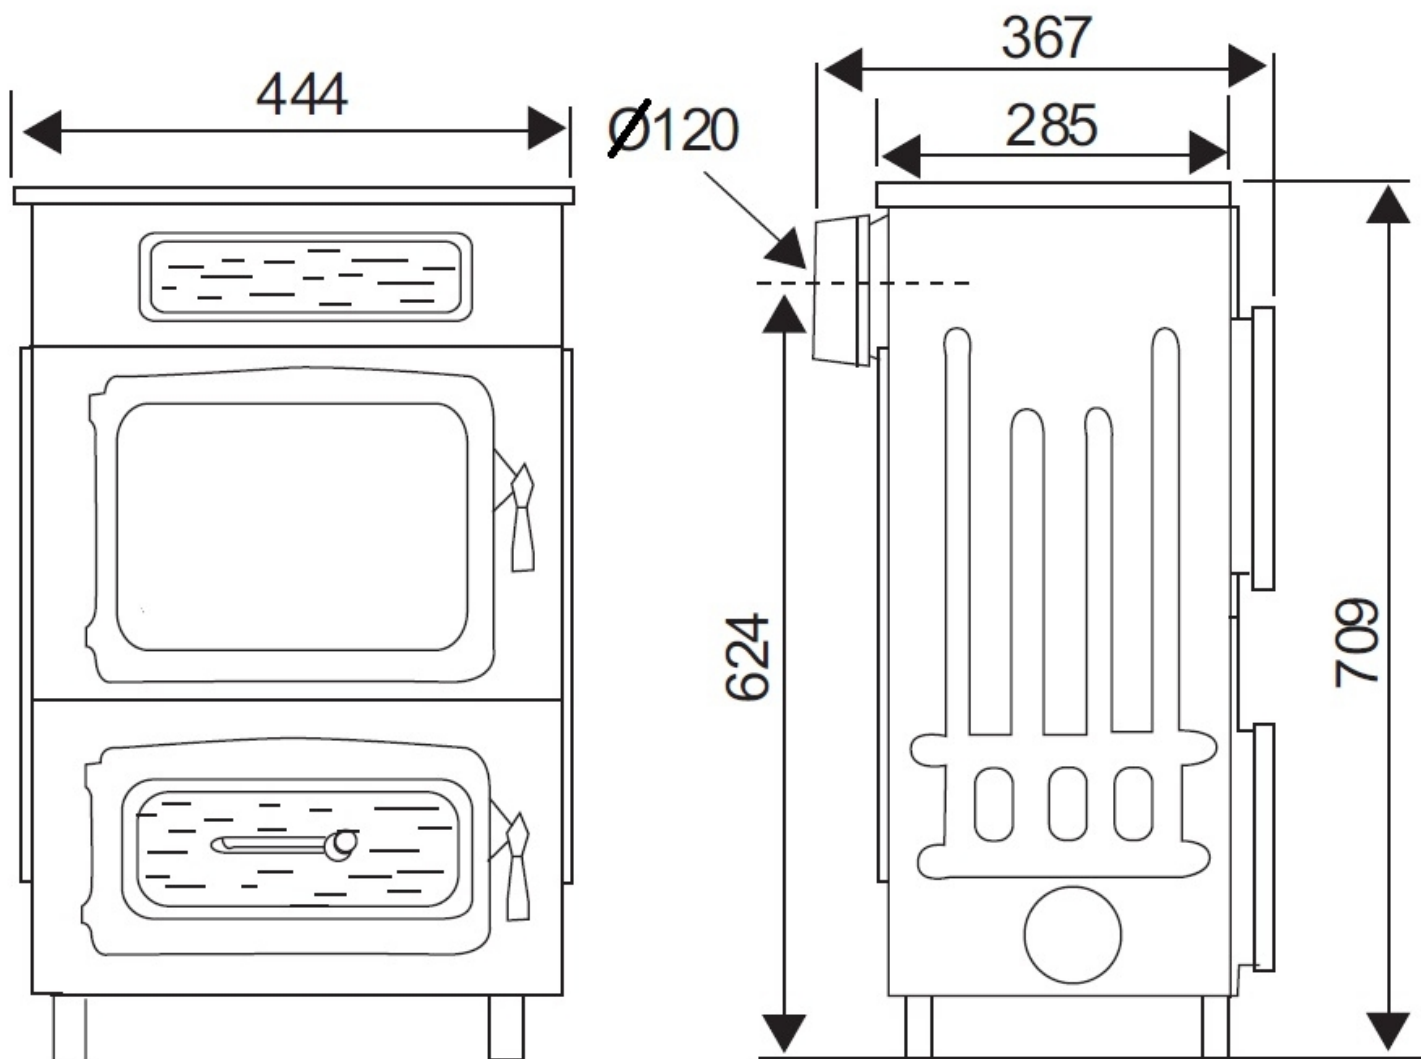

Kamino 6 nostalgia

- 6 kW
- Cast iron doors and top plate
- Enameled casing
- Cast iron grade
- Fireclay firebox
- Flue connection rear: 120 mm
- H x W x D: 709x444x367 mm
- For continuous use
- Fuel: wood, lignite

Wood

Continuous use

Brown coal

Certification	1.+2.Stufe 1.BImSchV, CE, 15aB-VG, VKF
Heat output (kW)	6
Min-max heat output (kW)	3,5-7,1
Heat capacity (m3)	116
Flue gas quantity (g/s)	5,0
Flue gas temperature (C)	325
Air needs Pa	12
Size H x W x D (mm)	709x444x367
Fuel	wood, lignite
Window size H x W (mm)	250x320
Firebox size W x D x H (mm)	350x200x320
Net weight (kg)	84,5