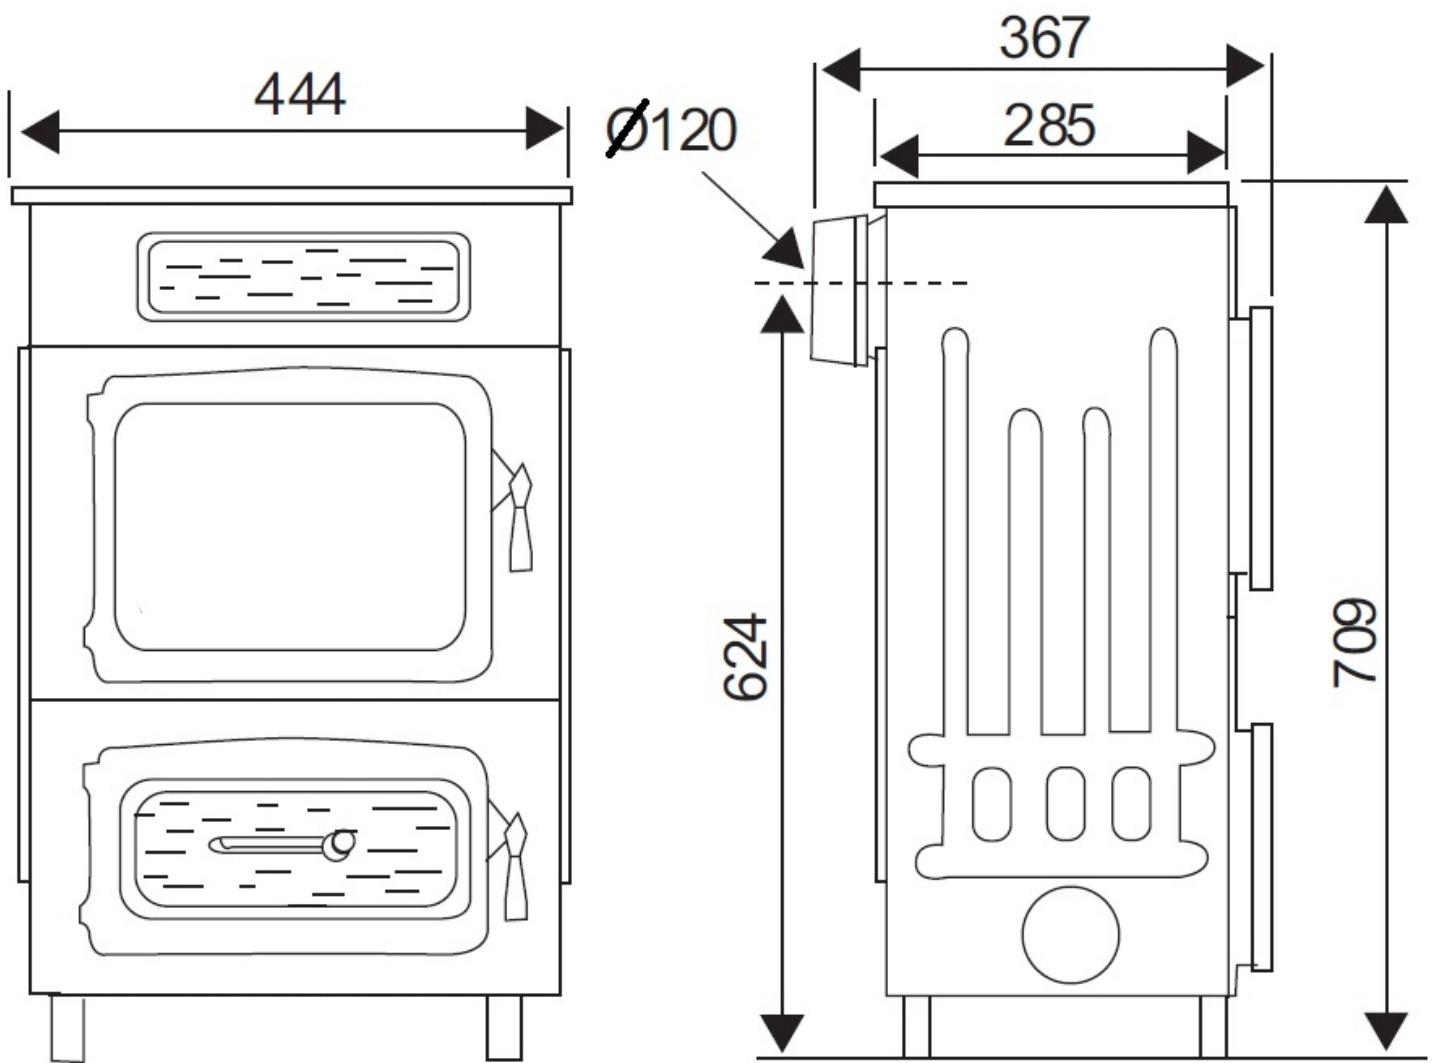

## Kamino 6 nostalgia

- 6 kW
- Cast iron doors and top plate
- Enameled casing
- Cast iron grade
- Fireclay firebox
- Flue connection rear: 120 mm
- H x W x D: 709x444x367 mm
- For continuous use
- Fuel: wood, lignite

Wood

Continuous use

Brown coal

Certification	1.+2.Stufe 1.BImSchV, CE, 15aB-VG, VKF
Heat output (kW)	6
Min-max heat output (kW)	3,5-7,1
Heat capacity (m3)	116
Flue gas quantity (g/s)	5,0
Flue gas temperature (C)	325
Air needs Pa	12
Size H x W x D (mm)	709x444x367
Fuel	wood, lignite
Window size H x W (mm)	250x320
Firebox size W x D x H (mm)	350x200x320
Net weight (kg)	84,5