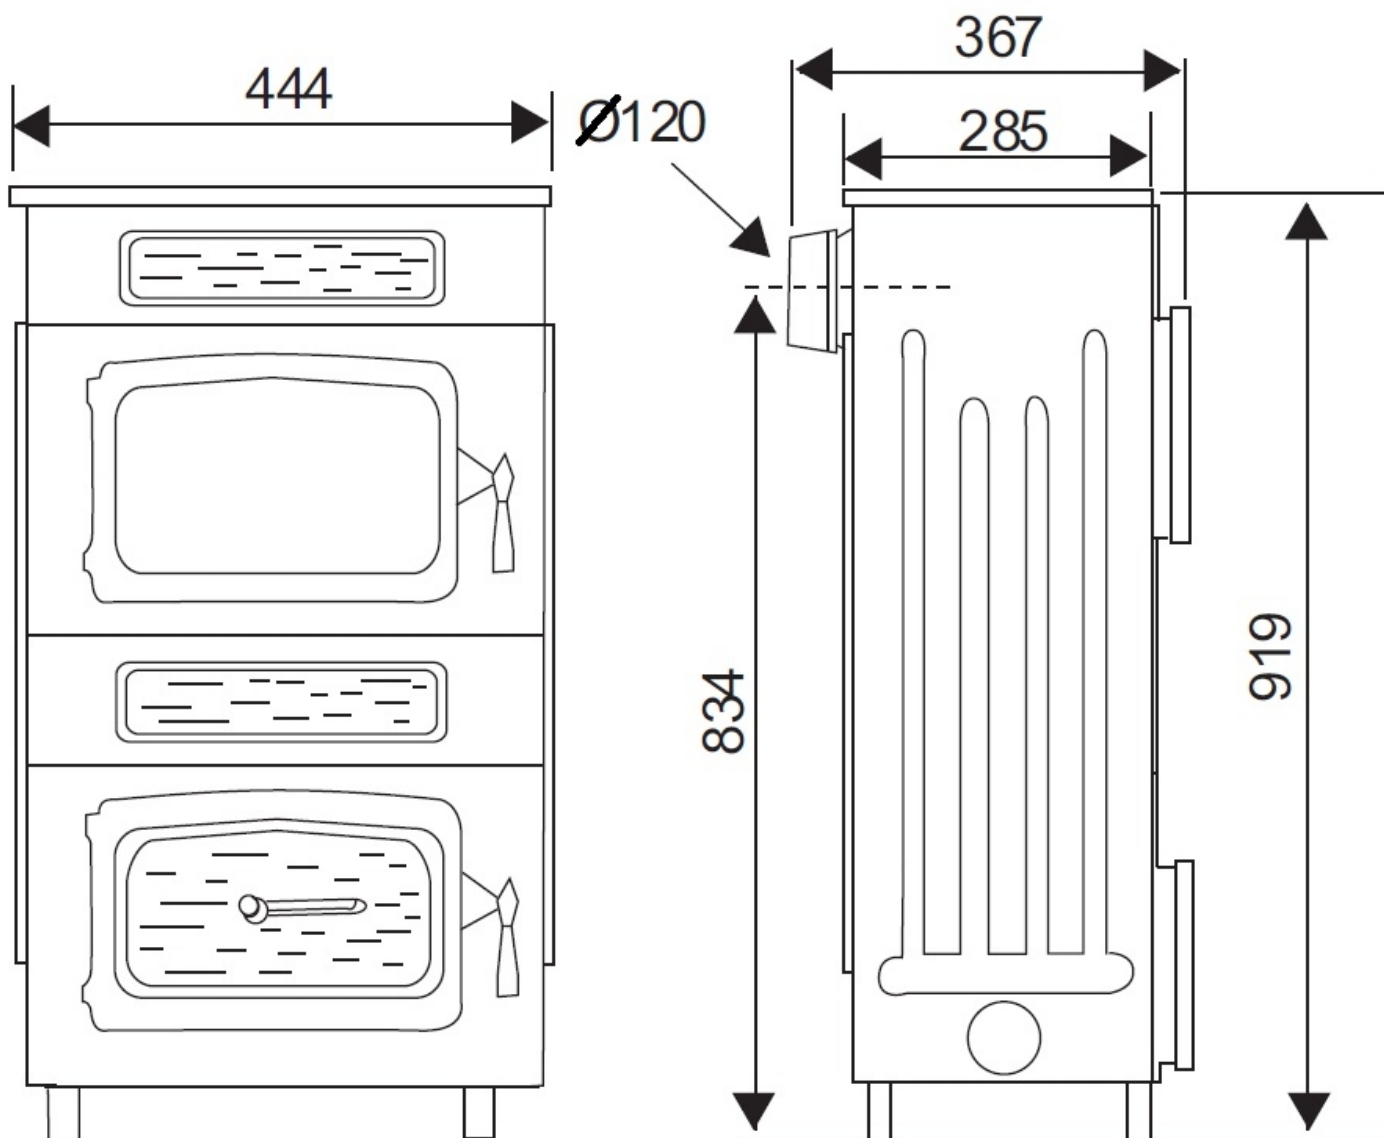

## Kamino 8 nostalgia

- 8 kW
- Cast iron doors and top plate
- Enameled casing
- Cast iron grade
- Fireclay firebox
- Flue connection rear: 120 mm
- H x W x D: 919x444x367 mm
- For continuous use
- Fuel: wood, lignite

Wood

Continuous use

Brown coal

Certification	1.+2.Stufe 1.BImSchV, CE, 15aB-VG, VKF
Heat output (kW)	8
Min-max heat output (kW)	4,0-8,2
Heat capacity (m3)	182
Flue gas quantity (g/s)	6,6
Flue gas temperature (C)	353
Air needs Pa	12
Size H x W x D (mm)	919x444x367
Fuel	wood, lignite
Window size H x W (mm)	250x320
Firebox size W x D x H (mm)	350x200x550
Net weight (kg)	111,5