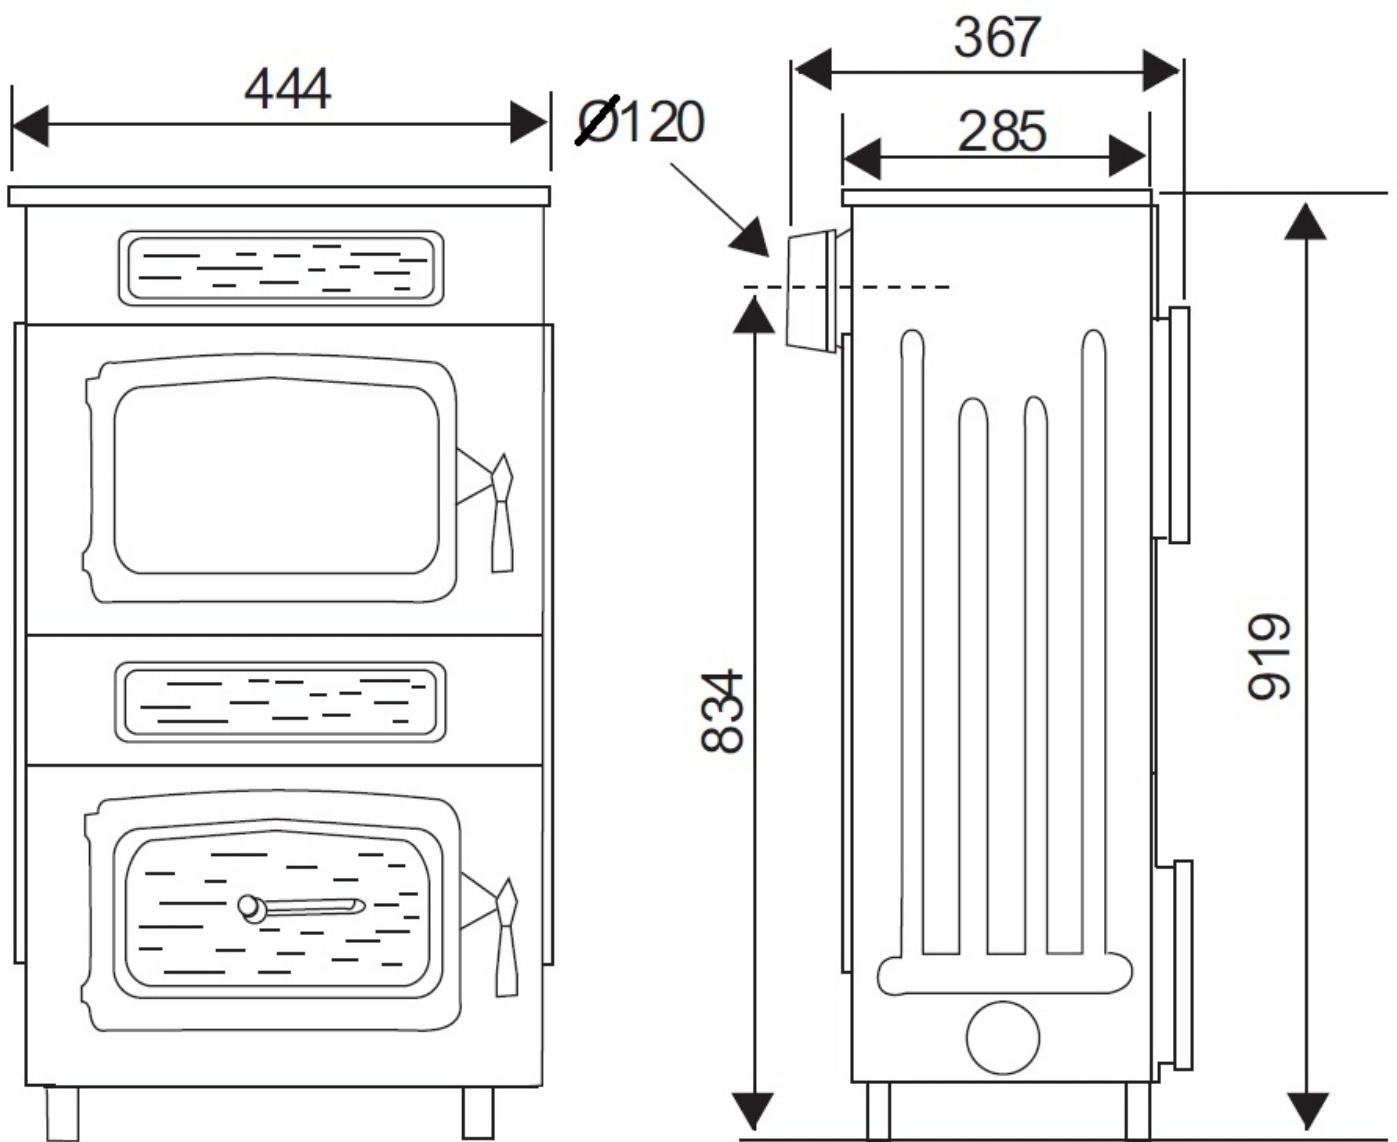

Kamino 8 nostalgia

- 8 kW
- Cast iron doors and top plate
- Enameled casing
- Cast iron grade
- Fireclay firebox
- Flue connection rear: 120 mm
- H x W x D: 919x444x367 mm
- For continuous use
- Fuel: wood, lignite

Wood

Continuous use

Brown coal

Certification	1.+2.Stufe 1.BImSchV, CE, 15aB-VG, VKF
Heat output (kW)	8
Min-max heat output (kW)	4,0-8,2
Heat capacity (m3)	182
Flue gas quantity (g/s)	6,6
Flue gas temperature (C)	353
Air needs Pa	12
Size H x W x D (mm)	919x444x367
Fuel	wood, lignite
Window size H x W (mm)	250x320
Firebox size W x D x H (mm)	350x200x550
Net weight (kg)	111,5