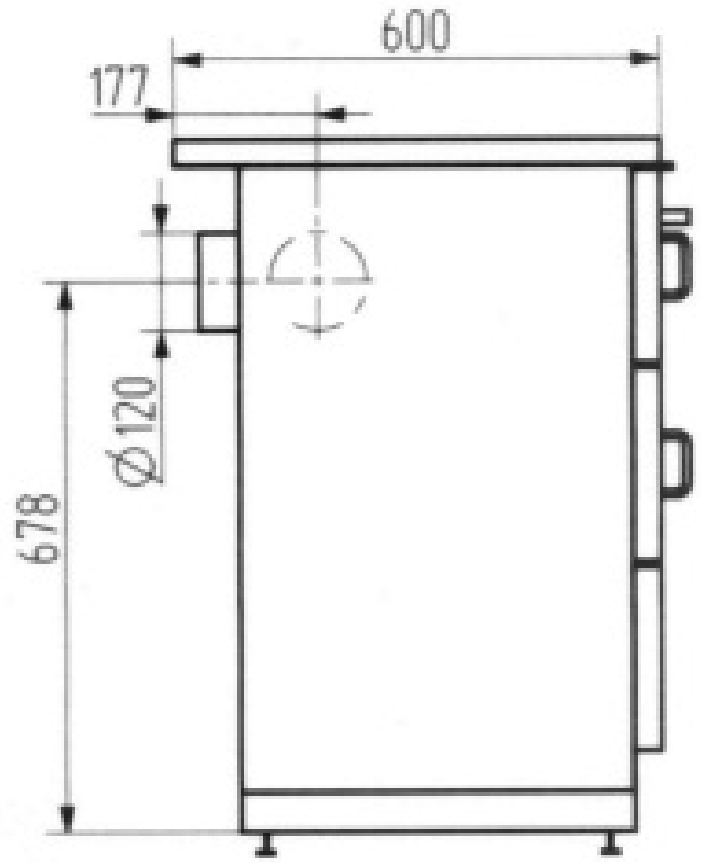

- 6 kW
- Enameled casing
- Steel or ceran hob
- Large size oven with thermometer
- Adjustable grade (summer/winter)
- Adjustable legs: +5 cm
- Flue connection left or right - top/rear: 120 mm
- H x W x D: 850 (+50)x600x600 mm
- Fuel: wood, lignite

Double casing

Wood

Brown coal

Long combustion

Certification	1.+2. Stufe BImSchV, CE, 15aB-VG, VKF
Heat output (kW)	6
Min-max heat output (kW)	3,0-6,1
Flue gas quantity (g/s)	10,8
Flue gas temperature (C)	240
Air needs Pa	12
Size H x W x D (mm)	850 (+50)/600x600
Fuel	wood, lignite
Net weight (kg)	120