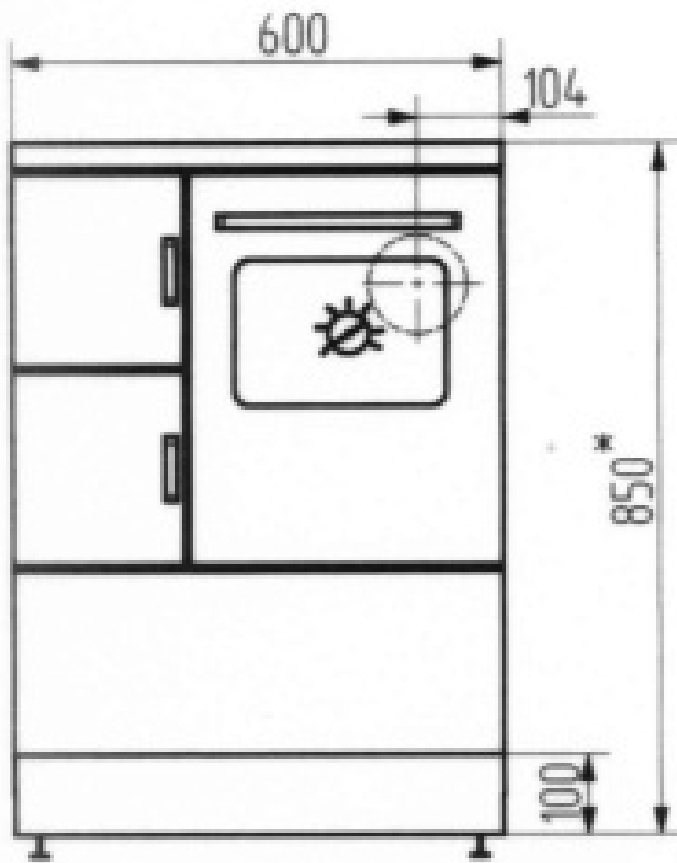

- 6 kW
- Enameled casing
- Steel or ceran hob
- Large size oven with thermometer
- Adjustable grade (summer/winter)
- Adjustable legs: +5 cm
- Flue connection left or right - top/rear: 120 mm
- H x W x D: 850 (+50)x600x600 mm
- Fuel: wood, lignite

Double casing

Wood

Brown coal

Long combustion

Certification	1.+2. Stufe BImSchV, CE, 15aB-VG, VKF
Heat output (kW)	6
Min-max heat output (kW)	3,0-6,1
Flue gas quantity (g/s)	10,8
Flue gas temperature (C)	240
Air needs Pa	12
Size H x W x D (mm)	850 (+50)/600x600
Fuel	wood, lignite
Net weight (kg)	120