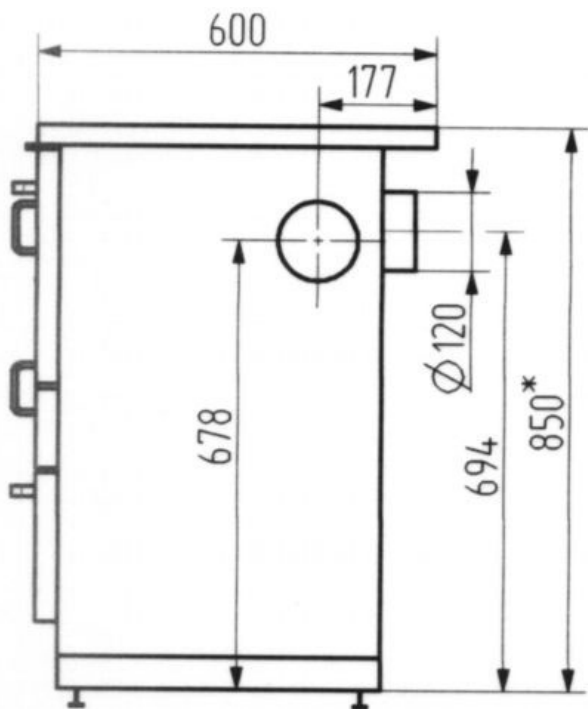

- 7 kW
- Enameled casing
- Steel or ceran hob
- Large size oven with thermometer
- Adjustable grade (summer/winter)
- Adjustable legs: +5 cm
- Hand rail
- Flue connection left or right - top/rear: 120 mm
- H x W x D: 850 (+50)x715x600
- Fuel: wood, lignite

Double casing

Wood

Brown coal

Long combustion

Certification	1.+2. Stufe BImSchV, CE, 15aB-VG, VKF
Heat output (kW)	7
Min-max heat output (kW)	3,5-7,1
Flue gas quantity (g/s)	10,5
Flue gas temperature (C)	250
Air needs Pa	12
Size H x W x D (mm)	850 (+50)/x715x600
Fuel	wood, lignite
Net weight (kg)	150