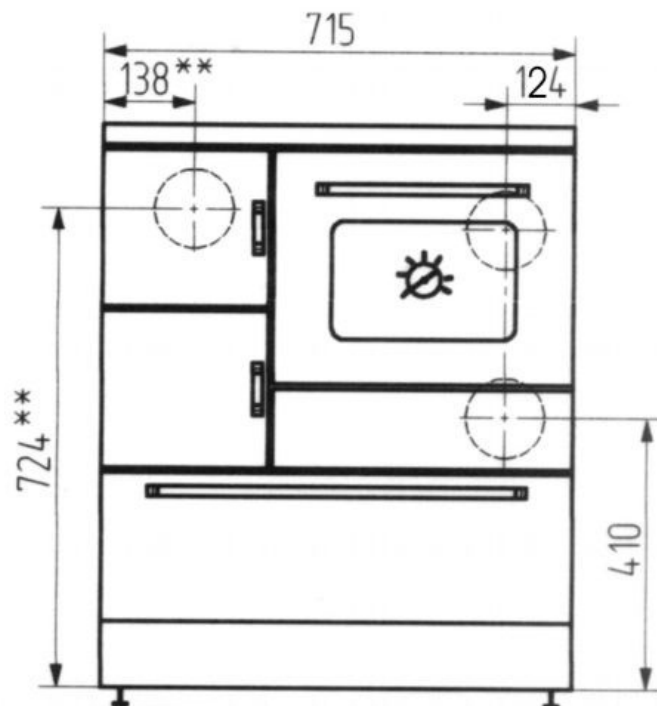

- 7 kW
- Enameled casing
- Steel or ceran hob
- Large size oven with thermometer
- Adjustable grade (summer/winter)
- Adjustable legs: +5 cm
- Hand rail
- Flue connection left or right - top/rear: 120 mm
- H x W x D: 850 (+50)x715x600
- Fuel: wood, lignite

Double casing

Wood

Brown coal

Long combustion

Certification	1.+2. Stufe BImSchV, CE, 15aB-VG, VKF
Heat output (kW)	7
Min-max heat output (kW)	3,5-7,1
Flue gas quantity (g/s)	10,5
Flue gas temperature (C)	250
Air needs Pa	12
Size H x W x D (mm)	850 (+50)/x715x600
Fuel	wood, lignite
Net weight (kg)	150