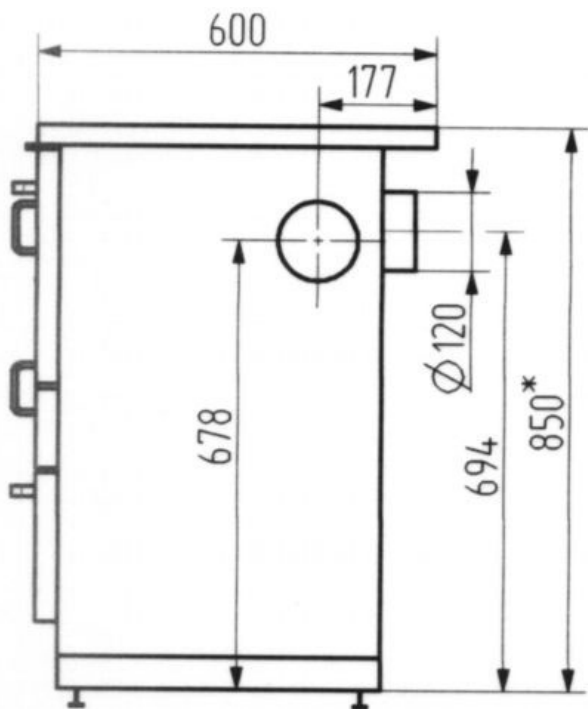

- 7 kW
- Enameled casing
- Steel or ceran hob
- Large size oven with thermometer
- Adjustable grade (summer/winter)
- Adjustable legs: +5 cm
- Flue connection left or right - top/rear: 120 mm
- H x W x D: 850 (+50)x715x600
- Fuel: wood, lignite

Double casing

Wood

Brown coal

Long combustion

Certification	1.-2. Stufe BlmSchV, CE, 15aB-VG, VKF
Heat output (kW)	7
Min-max heat output (kW)	3,5-7,1
Flue gas quantity (g/s)	10,5
Flue gas temperature (C)	250
Air needs Pa	12
Size H x W x D (mm)	850 (+50)/x715x600
Fuel	wood, lignite
Net weight (kg)	150