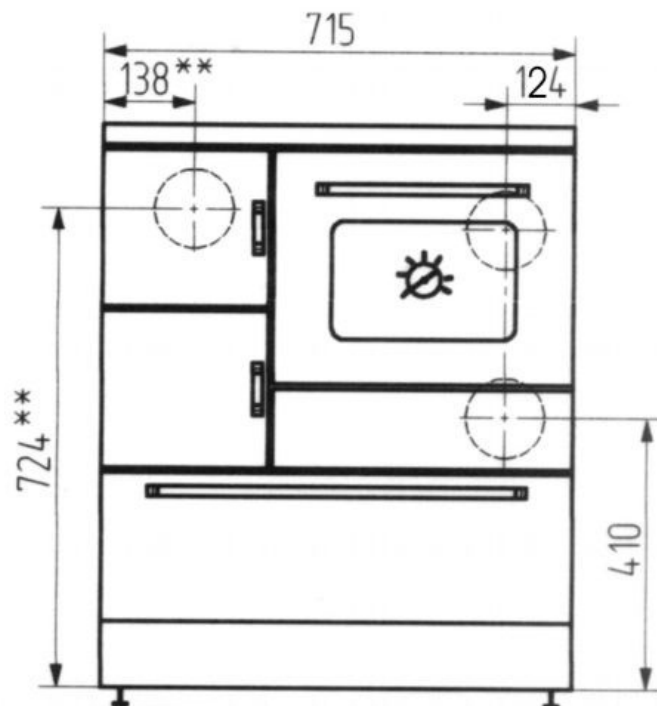

- 7 kW
- Enameled casing
- Steel or ceran hob
- Large size oven with thermometer
- Adjustable grade (summer/winter)
- Adjustable legs: +5 cm
- Flue connection left or right - top/rear: 120 mm
- H x W x D: 850 (+50)x715x600
- Fuel: wood, lignite

Double casing

Wood

Brown coal

Long combustion

Certification	1.-2. Stufe BlmSchV, CE, 15aB-VG, VKF
Heat output (kW)	7
Min-max heat output (kW)	3,5-7,1
Flue gas quantity (g/s)	10,5
Flue gas temperature (C)	250
Air needs Pa	12
Size H x W x D (mm)	850 (+50)/x715x600
Fuel	wood, lignite
Net weight (kg)	150