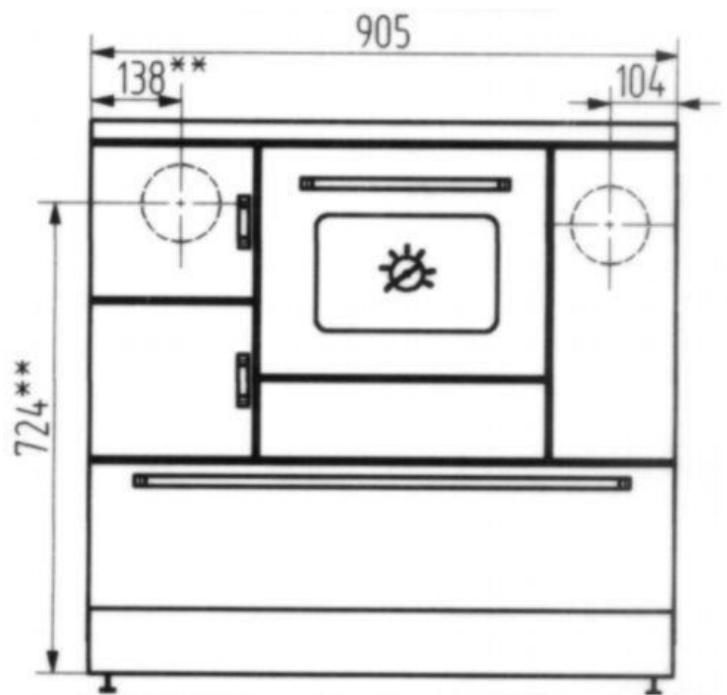

- 7 kW
- Enameled casing
- Steel or ceran hob
- Large size oven with thermometer
- Adjustable grade (summer/winter)
- Adjustable legs: +5 cm
- Flue connection left or right - top/rear: 120 mm
- H x W x D: 850 (+50)x905x600
- Fuel: wood, lignite

Double casing

Wood

Brown coal

Long combustion

Certification	1.+2. Stufe BImSchV, CE, 15aB-VG, VKF
Heat output (kW)	7
Min-max heat output (kW)	3,5-7,1
Flue gas quantity (g/s)	10,5
Flue gas temperature (C)	250
Air needs Pa	12
Size H x W x D (mm)	850(+50)x905x600
Fuel	wood, lignite
Net weight (kg)	170