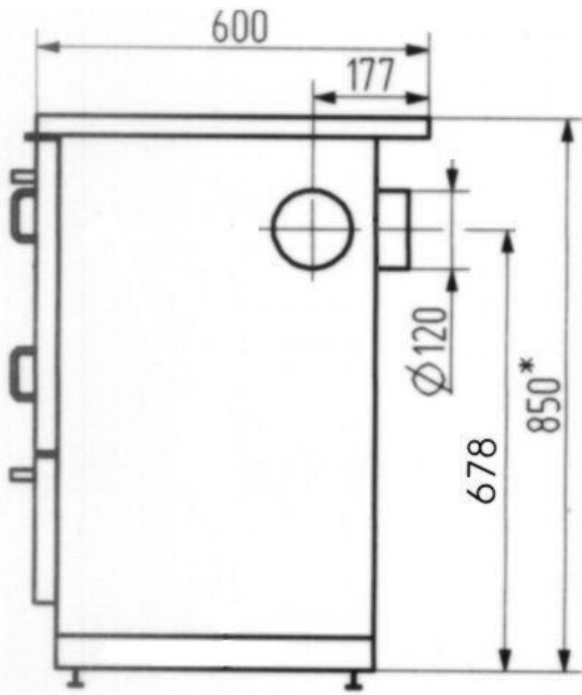

- 7 kW
- Enameled casing
- Steel or ceran hob
- Large size oven with thermometer
- Adjustable grade (summer/winter)
- Adjustable legs: +5 cm
- Flue connection left or right - top/rear: 120 mm
- H x W x D: 850 (+50)x905x600
- Fuel: wood, lignite

Double casing

Wood

Brown coal

Long combustion

Certification	1.+2. Stufe BImSchV, CE, 15aB-VG, VKF
Heat output (kW)	7
Min-max heat output (kW)	3,5-7,1
Flue gas quantity (g/s)	10,5
Flue gas temperature (C)	250
Air needs Pa	12
Size H x W x D (mm)	850(+50)x905x600
Fuel	wood, lignite
Net weight (kg)	170