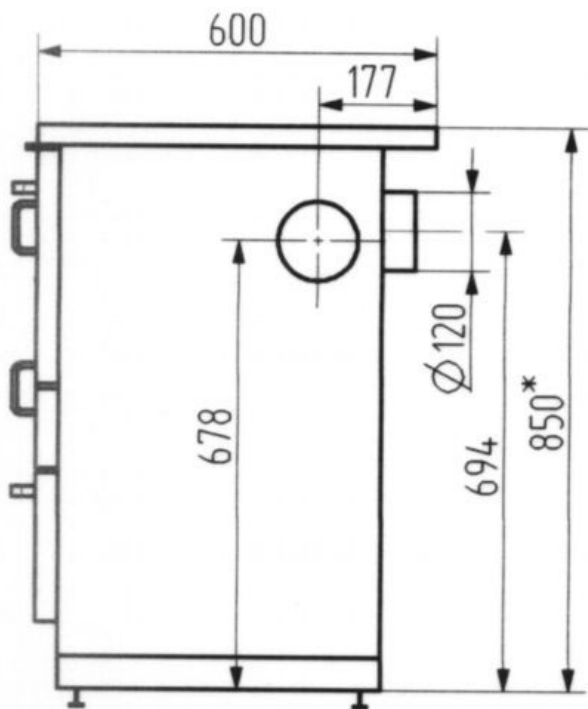

## K128 CL stainless steel

- 7 kW
- Stainless steel case
- Steel or ceran hob
- Large size oven with thermometer
- Adjustable grade (summer/winter)
- Adjustable legs: +5 cm
- Flue connection left or right - top/rear: 120 mm
- H x W x D: 850 (+50)x715x600
- Fuel: wood, lignite

Double casing

Wood

Brown coal

Long combustion

Certification	1.+2. Stufe BImSchV, CE, 15aB-VG, VKF
Heat output (kW)	7
Min-max heat output (kW)	3,5-7,1
Flue gas quantity (g/s)	10,5
Flue gas temperature (C)	250
Air needs Pa	12
Size H x W x D (mm)	850 (+50)/x715x600
Fuel	wood, lignite
Net weight (kg)	150