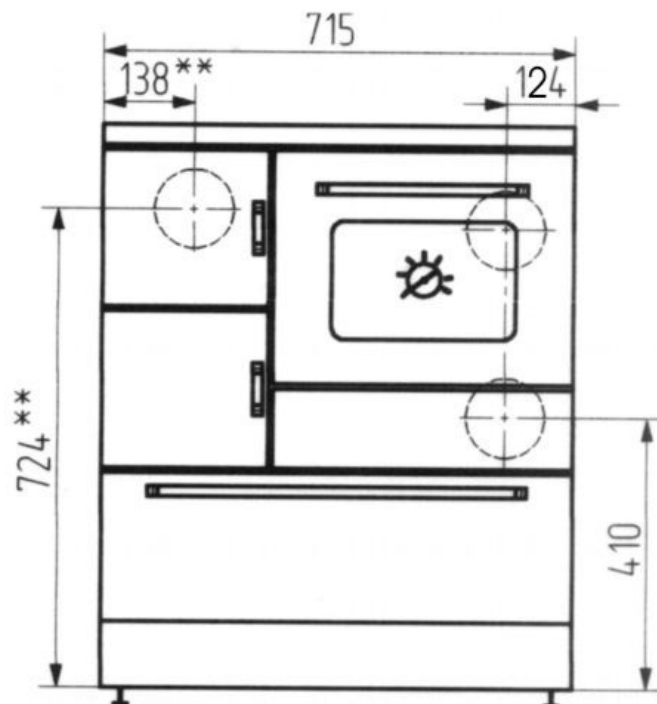

## K128 CL stainless steel

- 7 kW
- Stainless steel case
- Steel or ceran hob
- Large size oven with thermometer
- Adjustable grade (summer/winter)
- Adjustable legs: +5 cm
- Flue connection left or right - top/rear: 120 mm
- H x W x D: 850 (+50)x715x600
- Fuel: wood, lignite

Double casing

Wood

Brown coal

Long combustion

Certification	1.+2. Stufe BImSchV, CE, 15aB-VG, VKF
Heat output (kW)	7
Min-max heat output (kW)	3,5-7,1
Flue gas quantity (g/s)	10,5
Flue gas temperature (C)	250
Air needs Pa	12
Size H x W x D (mm)	850 (+50)/x715x600
Fuel	wood, lignite
Net weight (kg)	150