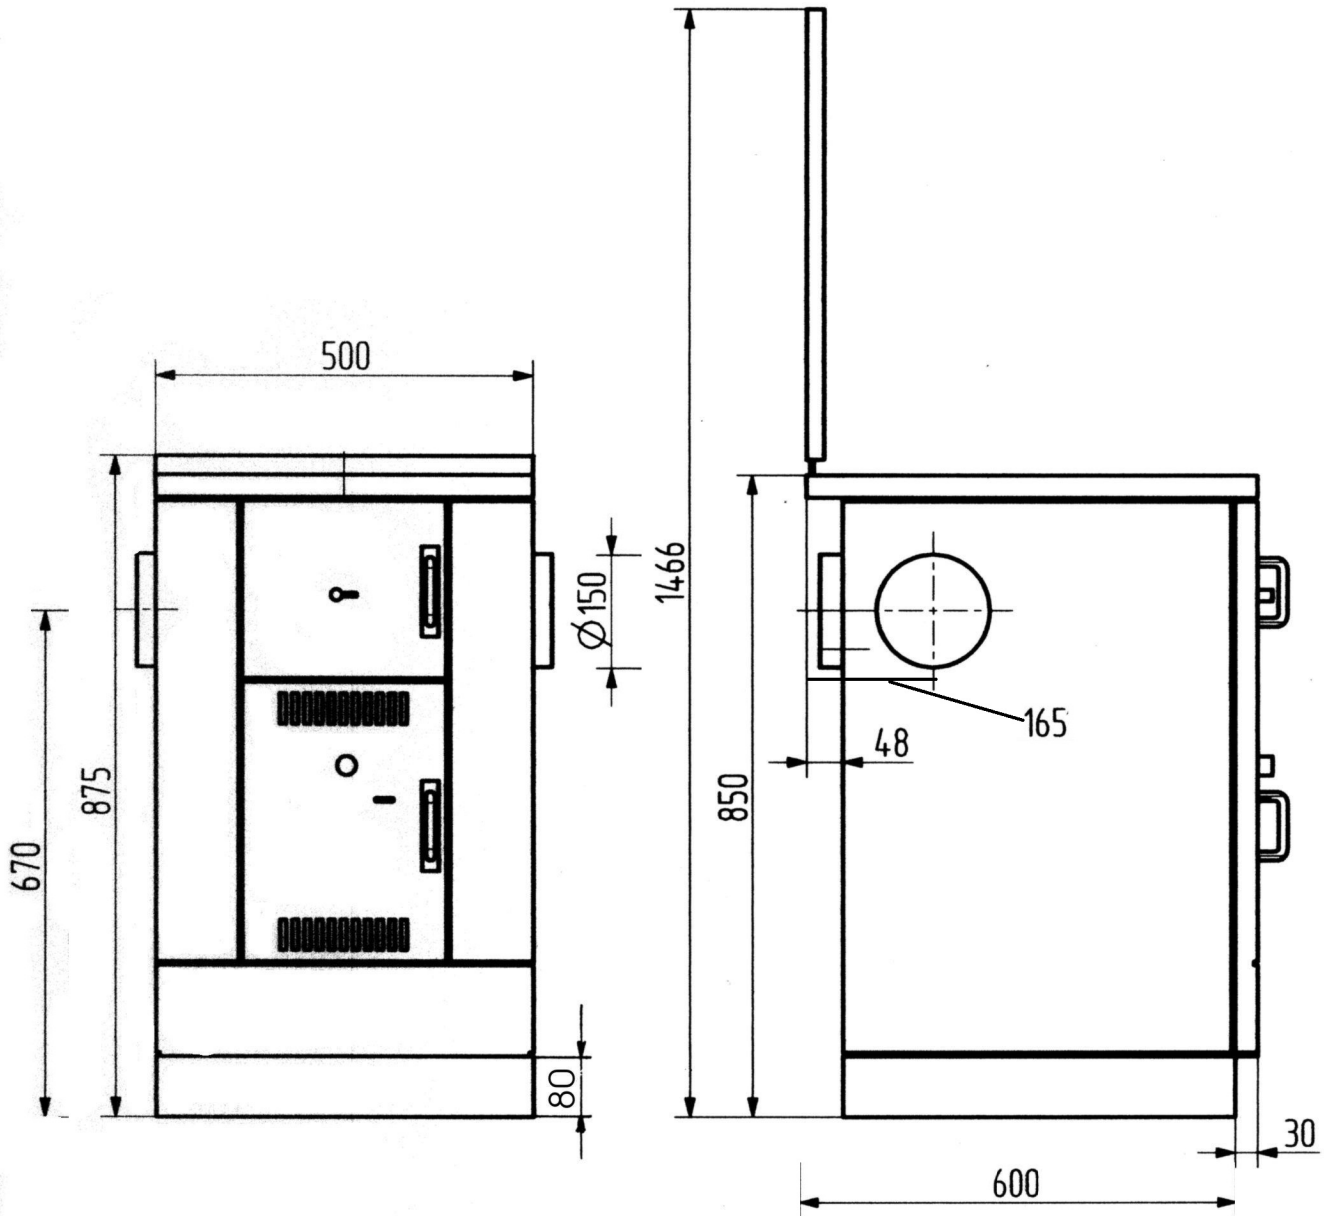

- 22 kW
- 14 kW water-side
- Adjustable cast iron grate
- 16 l water tank
- 42 cm deep firebox
- Enameled casing
- Flue connection left or right - top/rear: 150 mm
- H x W x D: 850x500x600 mm
- Fuel: wood, lignite

Wood

Brown coal

Long combustion

Certification	1.+2. Stufe BImSchV, CE, 15aB-VG, VKF
Heat output (kW)	22
Flue gas quantity (g/s)	31,3 / 39,7
Flue gas temperature (C)	210/240
Air needs Pa	12
Size H x W x D (mm)	850x500x600
Fuel	wood, lignite
Net weight (kg)	164