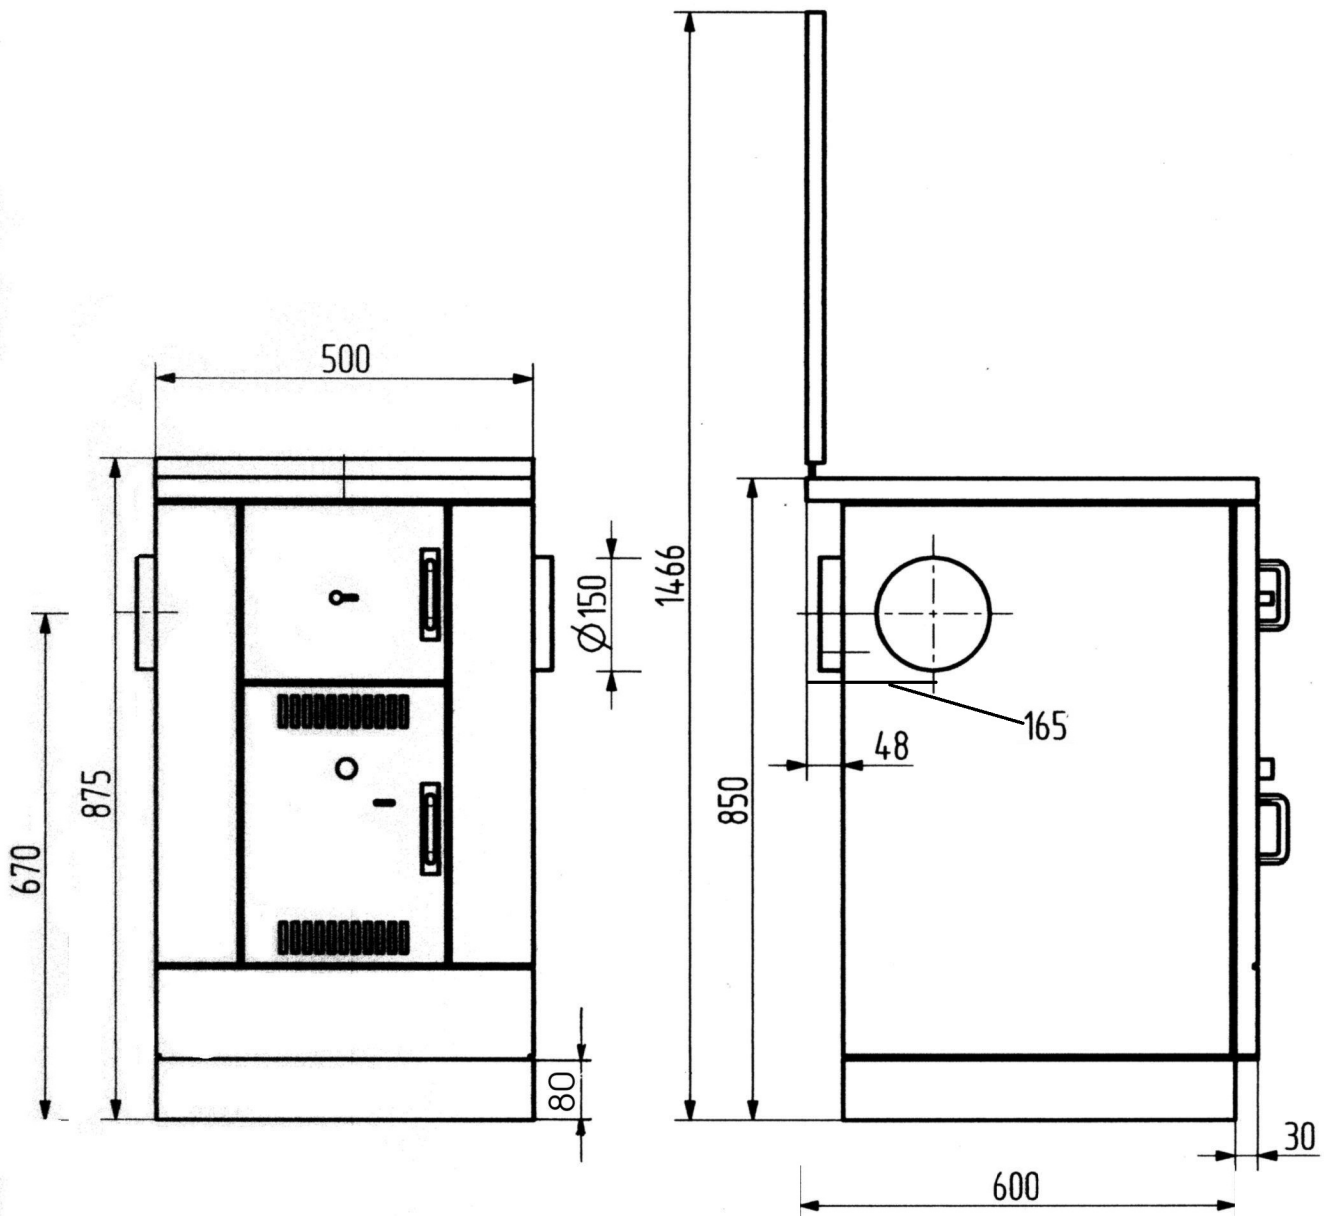

- 22 kW
- 14 kW water-side
- Adjustable cast iron grade
- 16 l water tank
- 42 cm deep firebox
- Enameled casing
- Flue connection left or right - top/rear: 150 mm
- H x W x D: 850x500x600 mm
- Fuel: wood, lignite

Wood

Brown coal

Long combustion

Certification	1.+2. Stufe BImSchV, CE, 15aB-VG, VKF
Heat output (kW)	22
Flue gas quantity (g/s)	31,3 / 39,7
Flue gas temperature (C)	210/240
Air needs Pa	12
Size H x W x D (mm)	850x500x600
Net weight (kg)	164