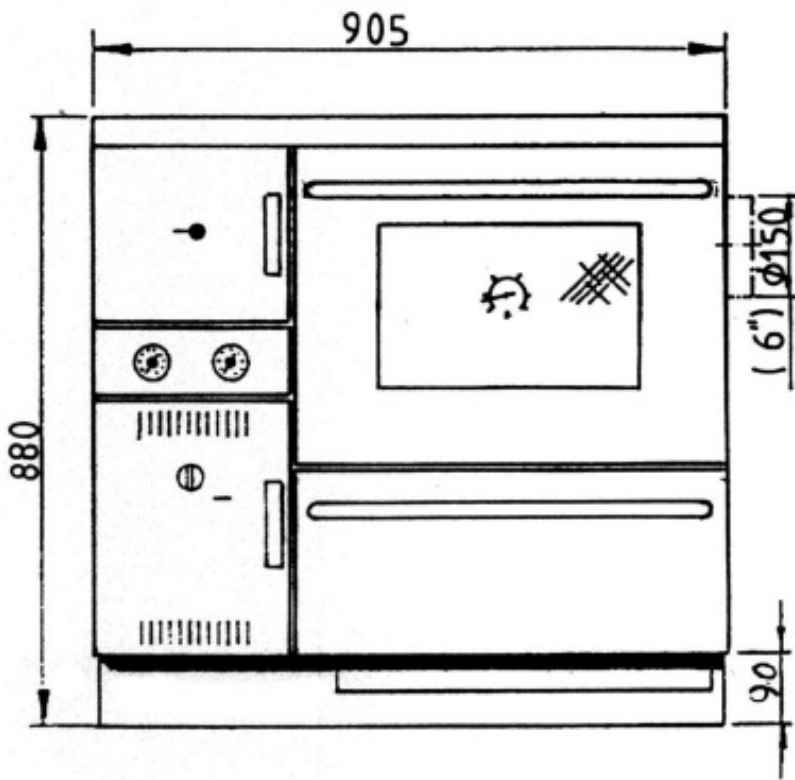

- 23 kW
- 16,5 kW water-side
- Adjustable cast iron grade
- 18,5 l water tank
- 42 cm deep firebox
- Large-sized oven
- Enameled casing
- Flue connection left or right - top/rear: 150 mm
- H x W x D: 850x905x600 mm
- Fuel: wood, lignite

Central heating

Wood

Brown coal

Long combustion

Certification	1.+2. Stufe BImSchV, CE, 15aB-VG, VKF
Heat output (kW)	23
Flue gas quantity (g/s)	33,3/40,9
Flue gas temperature (C)	199/231
Air needs Pa	12
Size H x W x D (mm)	850x905x600
Fuel	wood, lignite
Net weight (kg)	206