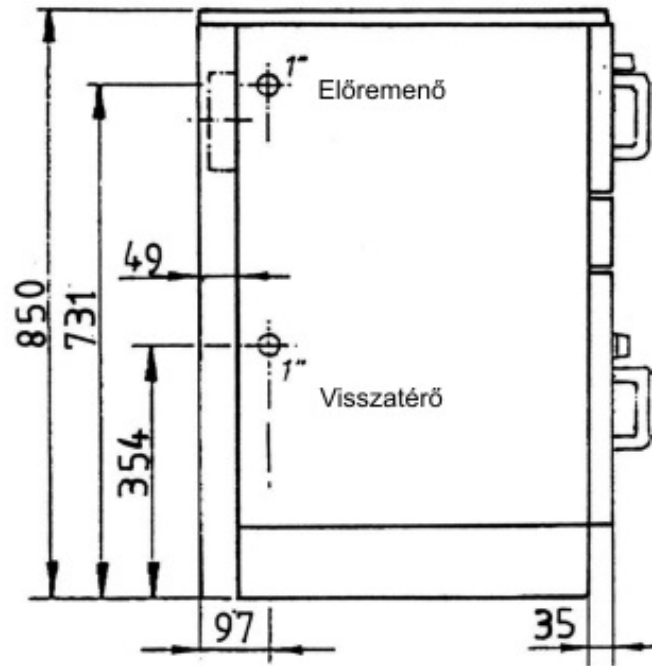

- 23 kW
- 16,5 kW water-side
- Adjustable cast iron grade
- 18,5 l water tank
- 42 cm deep firebox
- Large-sized oven
- Enameled casing
- Flue connection left or right - top/rear: 150 mm
- H x W x D: 850x905x600 mm
- Fuel: wood, lignite

Central heating

Wood

Brown coal

Long combustion

Certification	1.+2. Stufe BImSchV, CE, 15aB-VG, VKF
Heat output (kW)	23
Flue gas quantity (g/s)	33,3/40,9
Flue gas temperature (C)	199/231
Air needs Pa	12
Size H x W x D (mm)	850x905x600
Fuel	wood, lignite
Net weight (kg)	206