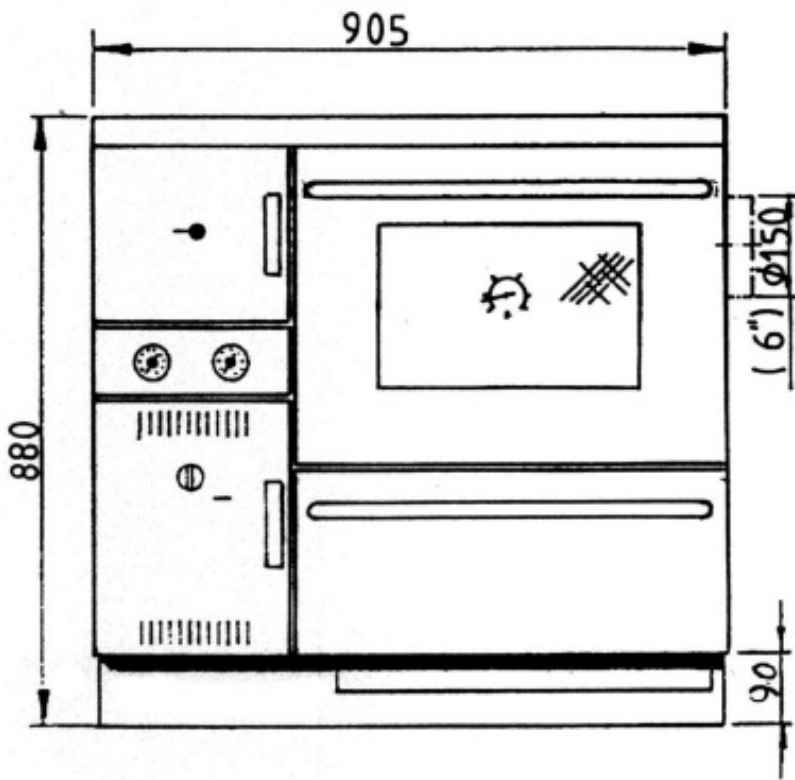

- 23 kW
- 16,5 kW water-side
- Adjustable cast iron grate
- 18,5 l water tank
- 42 cm deep firebox
- Large-sized oven
- Enameled casing
- Flue connection left or right - top/rear: 150 mm
- H x W x D: 850x905x600 mm
- Fuel: wood, lignite

Central heating

Wood

Brown coal

Long combustion

Certification	1.+2. Stufe BImSchV, CE, 15aB-VG, VKF
Heat output (kW)	23
Flue gas quantity (g/s)	33,3/40,9
Flue gas temperature (C)	199/231
Air needs Pa	12
Size H x W x D (mm)	850x905x600
Fuel	wood, lignite
Net weight (kg)	206