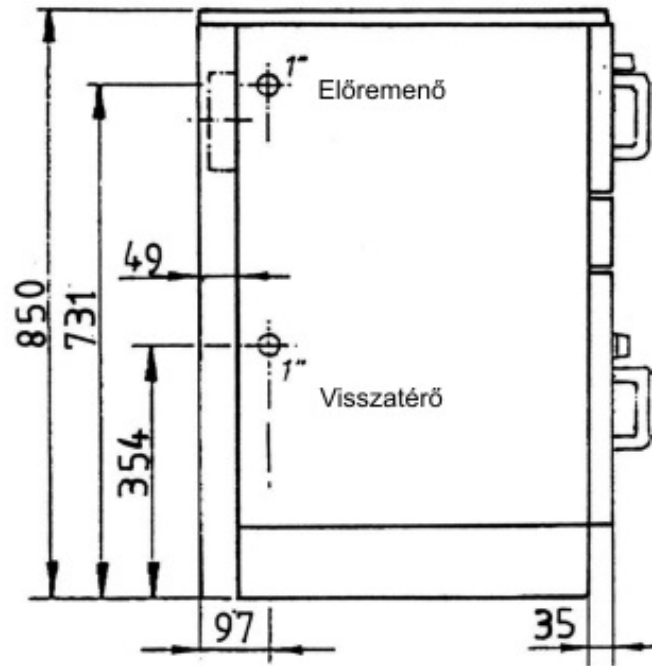

- 23 kW
- 16,5 kW water-side
- Adjustable cast iron grate
- 18,5 l water tank
- 42 cm deep firebox
- Large-sized oven
- Enameled casing
- Flue connection left or right - top/rear: 150 mm
- H x W x D: 850x905x600 mm
- Fuel: wood, lignite

Central heating

Wood

Brown coal

Long combustion

Certification	1.+2. Stufe BImSchV, CE, 15aB-VG, VKF
Heat output (kW)	23
Flue gas quantity (g/s)	33,3/40,9
Flue gas temperature (C)	199/231
Air needs Pa	12
Size H x W x D (mm)	850x905x600
Fuel	wood, lignite
Net weight (kg)	206