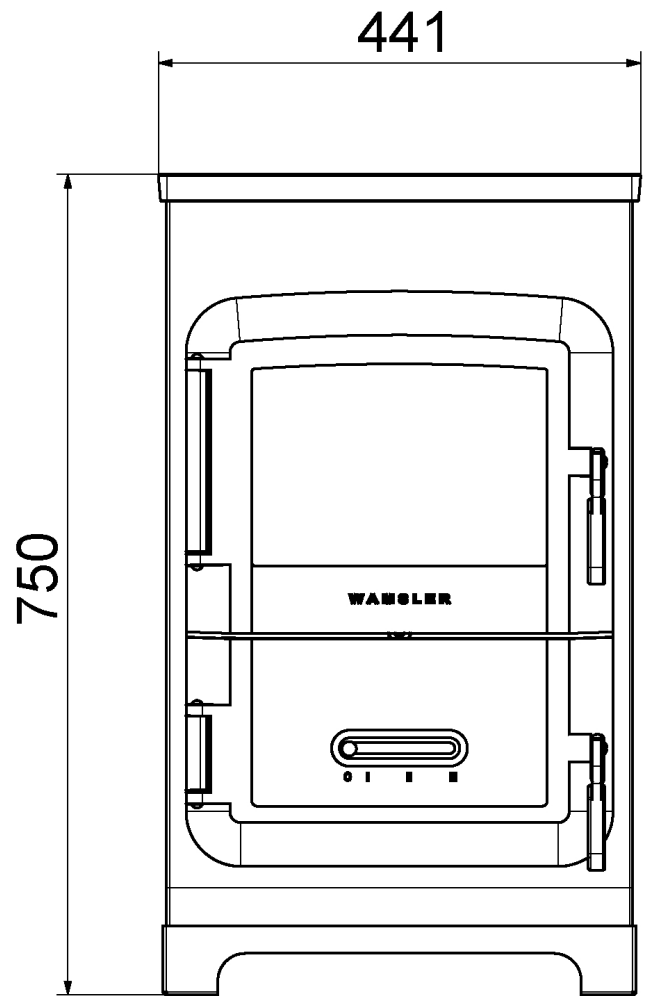

## Trendy 6 lavendel

- 6 kW
- Cast iron hob
- Cast iron doors
- Enameled casing
- Cast iron grade
- Fireclay firebox
- Flue connection rear: 120 mm
- H x W x D: 750x441x336 mm
- For continuous use
- Fuel: wood, lignite

Wood

Continuous use

Brown coal

Certification	1.BImSchV 1.+2. Stufe, CE, 15aB-VG, VKF
Heat output (kW)	6
Min-max heat output (kW)	2,8-6,1
Heat capacity (m3)	116
Flue gas quantity (g/s)	5,4
Flue gas temperature (C)	363
Air needs Pa	12
Size H x W x D (mm)	750x441x336
Fuel	wood, lignite
Window size H x W (mm)	180x270
Firebox size W x D x H (mm)	350x190x325
Net weight (kg)	85,5