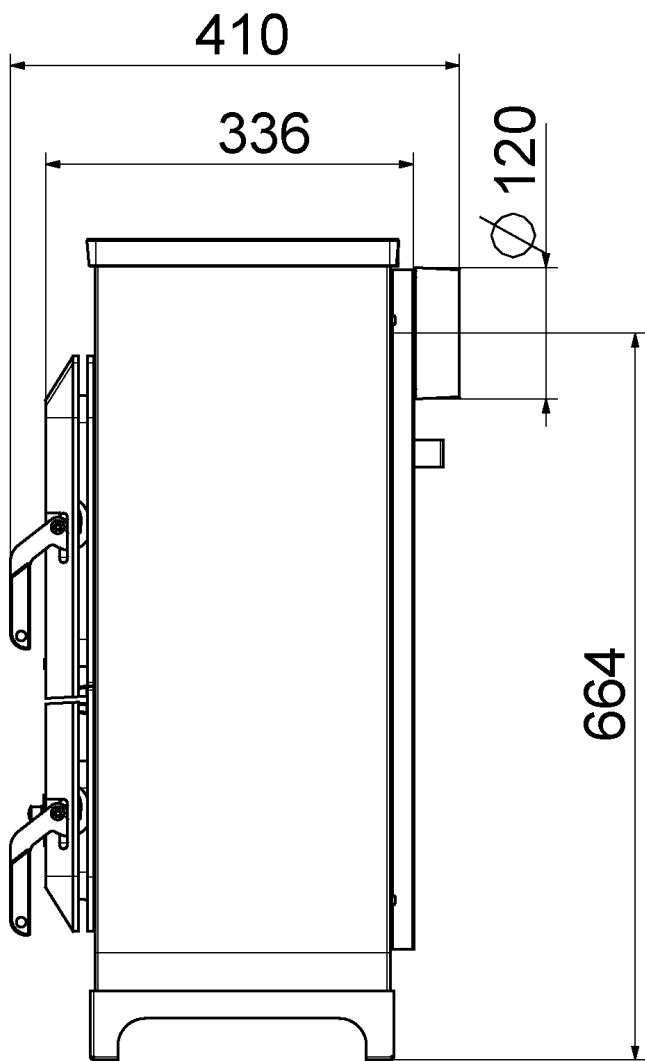

## Trendy 6 lavendel

- 6 kW
- Cast iron hob
- Cast iron doors
- Enameled casing
- Cast iron grade
- Fireclay firebox
- Flue connection rear: 120 mm
- H x W x D: 750x441x336 mm
- For continuous use
- Fuel: wood, lignite

Wood

Continuous use

Brown coal

Certification	1.BImSchV 1.+2. Stufe, CE, 15aB-VG, VKF
Heat output (kW)	6
Min-max heat output (kW)	2,8-6,1
Heat capacity (m3)	116
Flue gas quantity (g/s)	5,4
Flue gas temperature (C)	363
Air needs Pa	12
Size H x W x D (mm)	750x441x336
Fuel	wood, lignite
Window size H x W (mm)	180x270
Firebox size W x D x H (mm)	350x190x325
Net weight (kg)	85,5