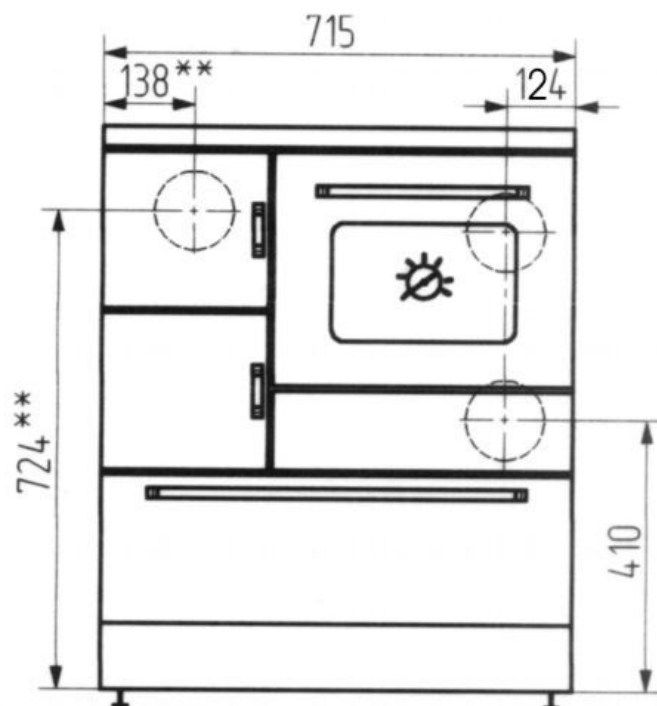

- 7 KW
- Enameled casing
- Steel or ceran hob
- Large size oven with thermometer
- Adjustable grade (summer/winter)
- Adjustable legs: +5 cm
- Hand rail
- Flue connection left or right - top/rear: 120 mm
- H x W x D: 850 (+50)x715x600
- Fuel: wood, lignite

Double casing

Wood

Brown coal

Long combustion

Certification	1.+2.Stufe 1.BImSchV, CE, 15aB-VG, VKF
Heat output (kW)	7
Min-max heat output (kW)	3,5-7,1
Flue gas quantity (g/s)	10,5
Flue gas temperature (C)	250
Air needs Pa	12
Size H x W x D (mm)	850 (+50) x 715 x 600
Fuel	wood, lignite
Net weight (kg)	150