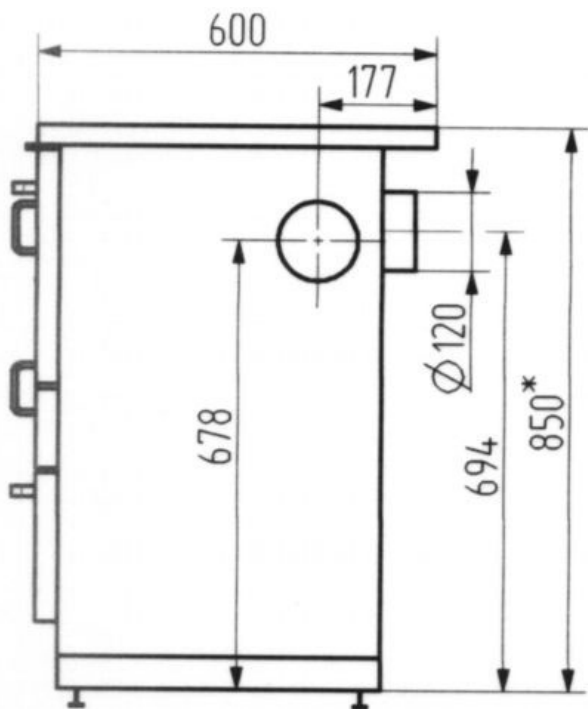

- 7 KW
- Enameled casing
- Steel or ceran hob
- Large size oven with thermometer
- Adjustable grade (summer/winter)
- Adjustable legs: +5 cm
- Hand rail
- Flue connection left or right - top/rear: 120 mm
- H x W x D: 850 (+50)x715x600
- Fuel: wood, lignite

Double casing

Wood

Brown coal

Long combustion

Certification	1.+2.Stufe 1.BImSchV, CE, 15aB-VG, VKF
Heat output (kW)	7
Min-max heat output (kW)	3,5-7,1
Flue gas quantity (g/s)	10,5
Flue gas temperature (C)	250
Air needs Pa	12
Size H x W x D (mm)	850 (+50) x 715 x 600
Fuel	wood, lignite
Net weight (kg)	150