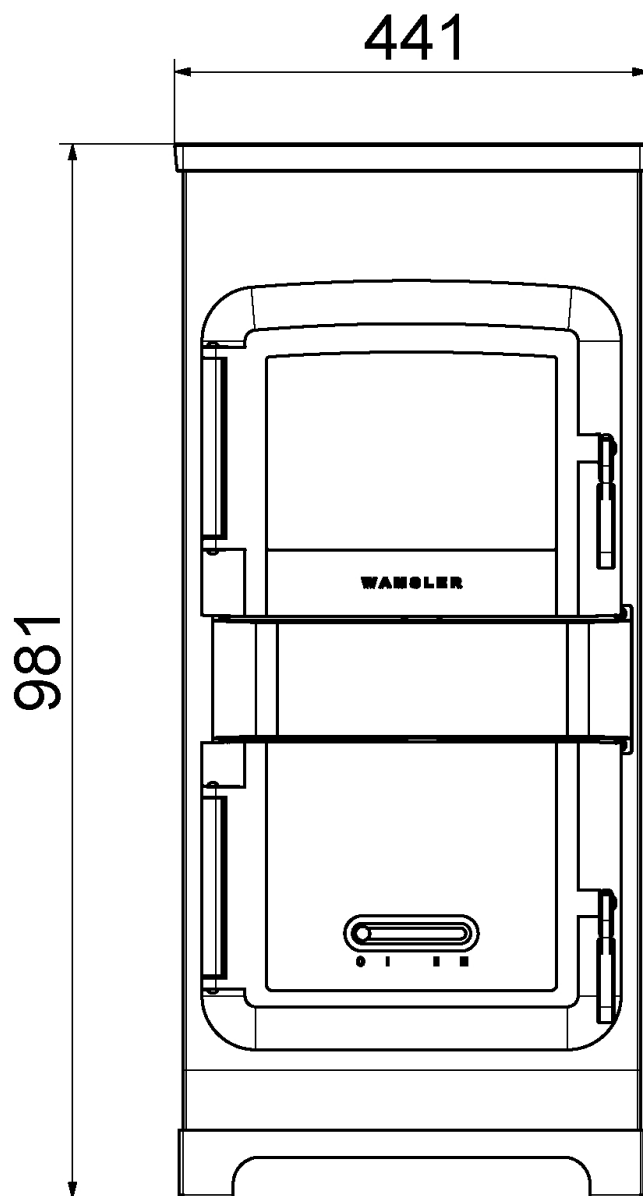

Trendy 8 lavendel

- 8 kW
- Cast iron hob
- Cast iron doors
- Enameled casing
- Cast iron grade
- Fireclay firebox
- Flue connection rear: 120 mm
- H x W x D: 980x441x336 mm
- For continuous use
- Fuel: wood, lignite

Wood

Continuous use

Brown coal

| | |
|---------------------------------|--|
| Certification | 1.-+2.Stufe 1.BImSchV, CE, 15aB-VG, (VKF im Zulassungsverfahren) |
| Heat output (kW) | 8 |
| Heat capacity (m ³) | 182 |
| Flue gas quantity (g/s) | 6,6 |
| Flue gas temperature (C) | 353 |
| Air needs Pa | 12 |
| Size H x W x D (mm) | 980x441x336 |
| Fuel | wood, lignite |
| Window size H x W (mm) | 180x270 |
| Firebox size W x D x H (mm) | 350x190x520 |
| Net weight (kg) | 114 |