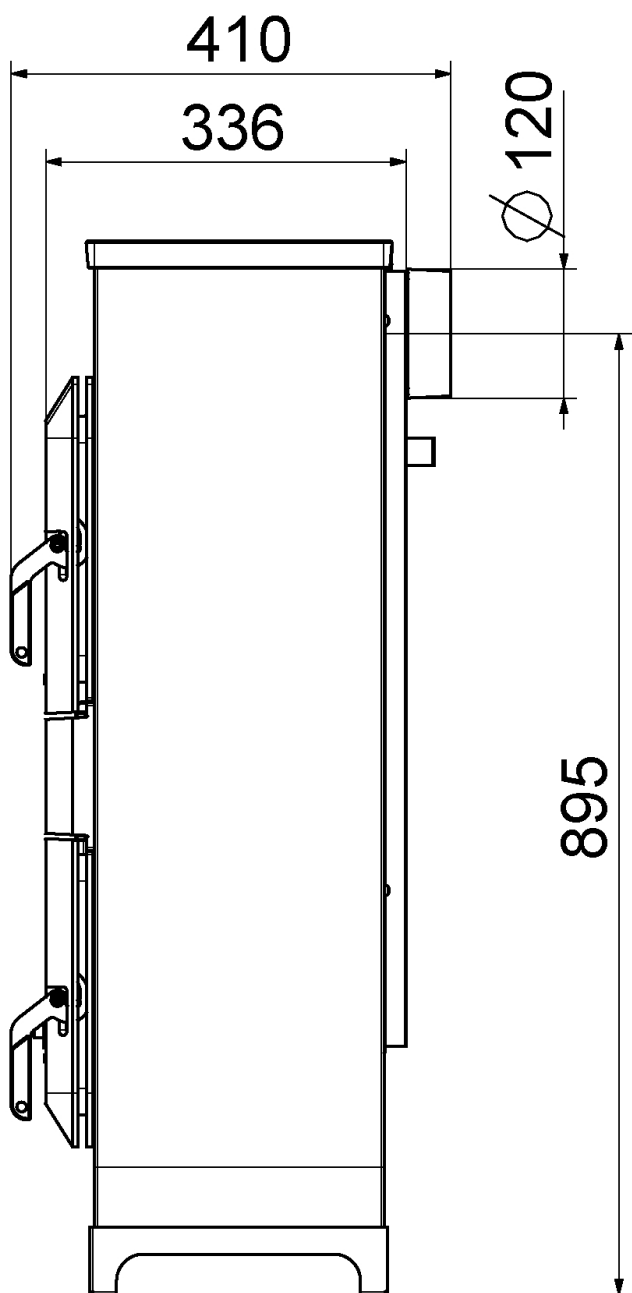

Trendy 8 lavendel

- 8 kW
- Cast iron hob
- Cast iron doors
- Enameled casing
- Cast iron grade
- Fireclay firebox
- Flue connection rear: 120 mm
- H x W x D: 980x441x336 mm
- For continuous use
- Fuel: wood, lignite

Wood

Continuous use

Brown coal

| | |
|---------------------------------|--|
| Certification | 1.-+2.Stufe 1.BImSchV, CE, 15aB-VG, (VKF im Zulassungsverfahren) |
| Heat output (kW) | 8 |
| Heat capacity (m ³) | 182 |
| Flue gas quantity (g/s) | 6,6 |
| Flue gas temperature (C) | 353 |
| Air needs Pa | 12 |
| Size H x W x D (mm) | 980x441x336 |
| Fuel | wood, lignite |
| Window size H x W (mm) | 180x270 |
| Firebox size W x D x H (mm) | 350x190x520 |
| Net weight (kg) | 114 |