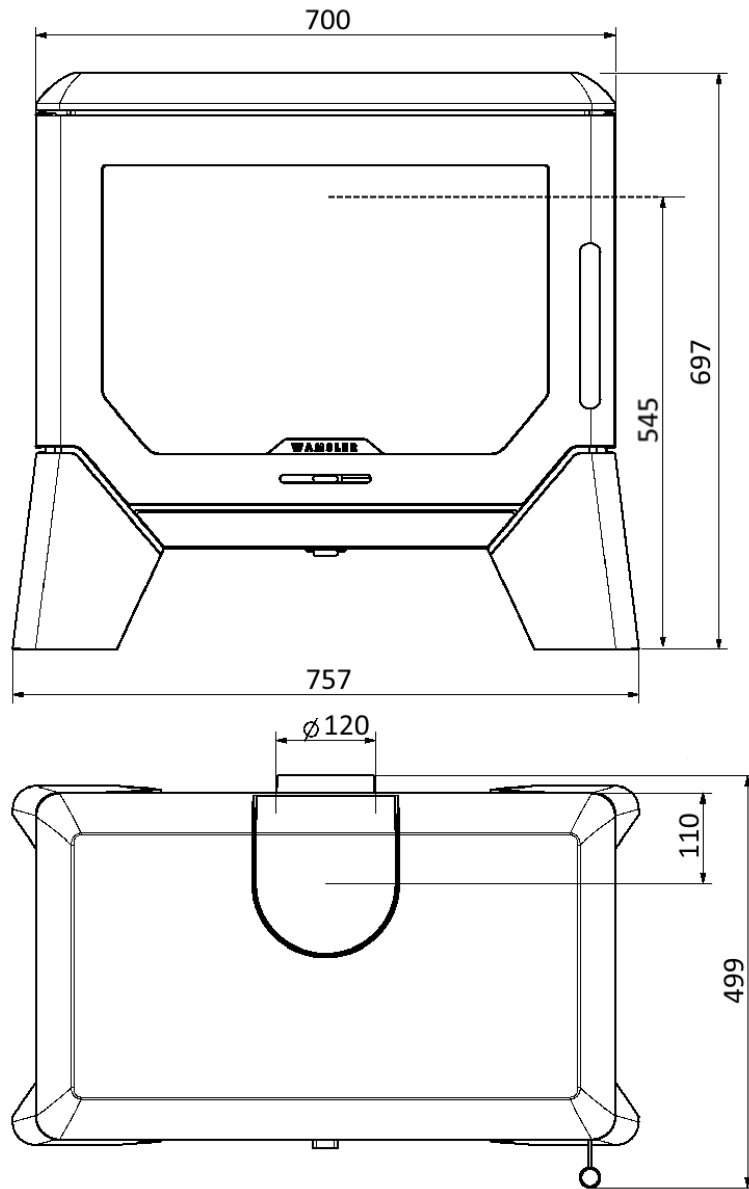

- 8 kW
- Cast iron body
- 50 cm width firebox
- Window aircleaning system
- Cast iron grade
- Fuel switch
- Flue connection top: 120/150 mm.
- H x W x D: 697x757x420 mm
- For continuous use
- Fuel: wood, lignite

Certification	1.+2.Stufe 1.BImSchV, CE, 15aB-VG, VKF
Heat output (kW)	8
Heat capacity (m3)	182
Flue connection back,top (mm)	120/150
Flue gas quantity (g/s)	6,9
Flue gas temperature (C)	312
Air needs Pa	12
Size H x W x D (mm)	697x757x420
Fuel	wood, lignite
Window size H x W (mm)	340x540
Firebox size W x D x H (mm)	570x300x250
Net weight (kg)	124