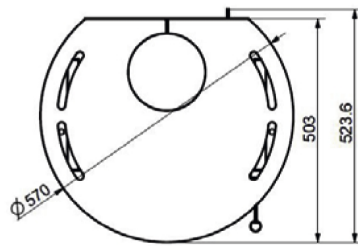

Vitus Keramik rosé

- 7 kW
- Double walled construction
- Ceramic cover rosé
- Window aircleaning system
- Vermiculite firebox
- Cast iron grade
- Fuel switch
- Flue connection top/rear: 150 mm
- H x W x D: 1194x570x503 mm
- For continuous use
- Fuel: wood, lignite

Certification	1.+2.Stufe 1.BImSchV, CE, 15aB-VG, VKF
Heat output (kW)	7
Min-max heat output (kW)	3,5-7,2
Heat capacity (m3)	148
Flue connection back,top (mm)	150
Flue gas quantity (g/s)	6,6
Flue gas temperature (C)	275
Air needs Pa	12
Size H x W x D (mm)	1194x570x503
Fuel	wood, lignite
Window size H x W (mm)	430x280
Firebox size W x D x H (mm)	280x260x440
Net weight (kg)	179