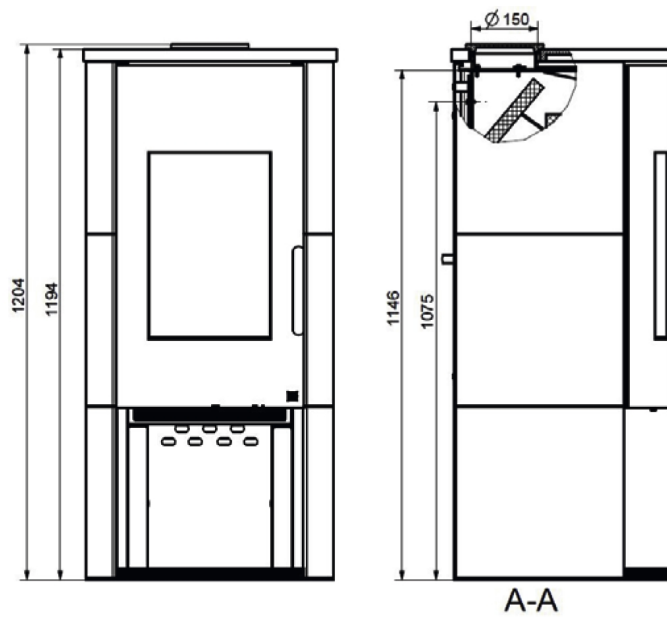

Vitus Keramik rosé

- 7 kW
- Double walled construction
- Ceramic cover rosé
- Window aircleaning system
- Vermiculite firebox
- Cast iron grade
- Fuel switch
- Flue connection top/rear: 150 mm
- H x W x D: 1194x570x503 mm
- For continuous use
- Fuel: wood, lignite

Certification	1.+2.Stufe 1.BImSchV, CE, 15aB-VG, VKF
Heat output (kW)	7
Min-max heat output (kW)	3,5-7,2
Heat capacity (m3)	148
Flue connection back,top (mm)	150
Flue gas quantity (g/s)	6,6
Flue gas temperature (C)	275
Air needs Pa	12
Size H x W x D (mm)	1194x570x503
Fuel	wood, lignite
Window size H x W (mm)	430x280
Firebox size W x D x H (mm)	280x260x440
Net weight (kg)	179