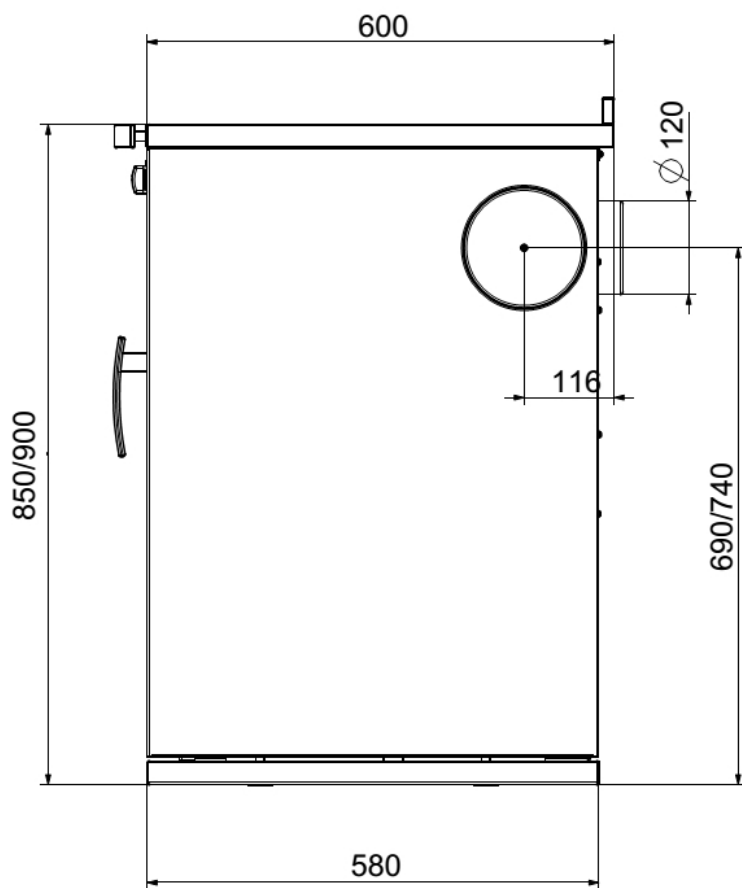

- 6 kW
- Extern Air
- Hot Spot
- Window aircleaning system
- Build-in spacers
- Hand rail
- Enameled casing
- Cast iron grade
- Fuel switch
- Fireclay firebox
- Flue connection left or right - top/rear: 120 mm
- H x W x D: 850/900 x 500 x 600 mm
- Fuel: wood, lignite

Long combustion

Certification	1.+2. Stufe BImSchV, CE, 15aB-VG, VKF
Heat output (kW)	6
Min-max heat output (kW)	3,1-6,3
Flue gas quantity (g/s)	9,7
Flue gas temperature (C)	275
Air needs Pa	12
Size H x W x D (mm)	850 od. 900x503x600
Fuel	wood, lignite
Net weight (kg)	128