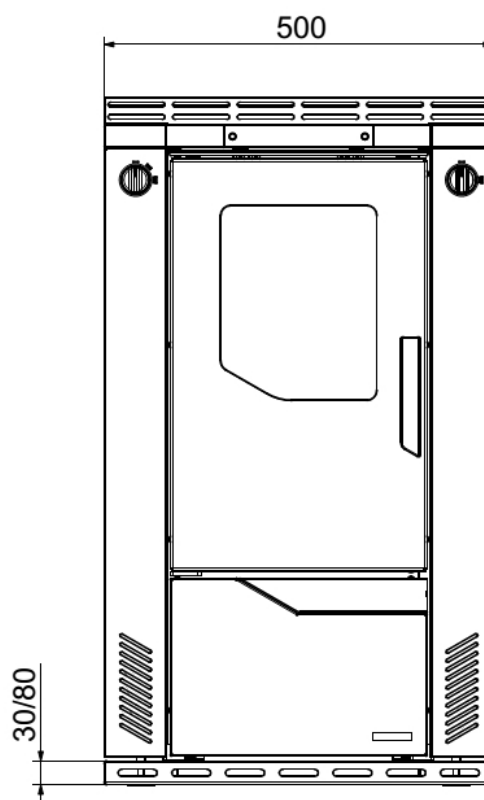

- 6 kW
- Extern Air
- Hot Spot
- Window aircleaning system
- Build-in spacers
- Hand rail
- Enameled casing
- Cast iron grade
- Fuel switch
- Fireclay firebox
- Flue connection left or right - top/rear: 120 mm
- H x W x D: 850/900 x 500 x 600 mm
- Fuel: wood, lignite

Long combustion

Certification	1.+2. Stufe BImSchV, CE, 15aB-VG, VKF
Heat output (kW)	6
Min-max heat output (kW)	3,1-6,3
Flue gas quantity (g/s)	9,7
Flue gas temperature (C)	275
Air needs Pa	12
Size H x W x D (mm)	850 od. 900x503x600
Fuel	wood, lignite
Net weight (kg)	128