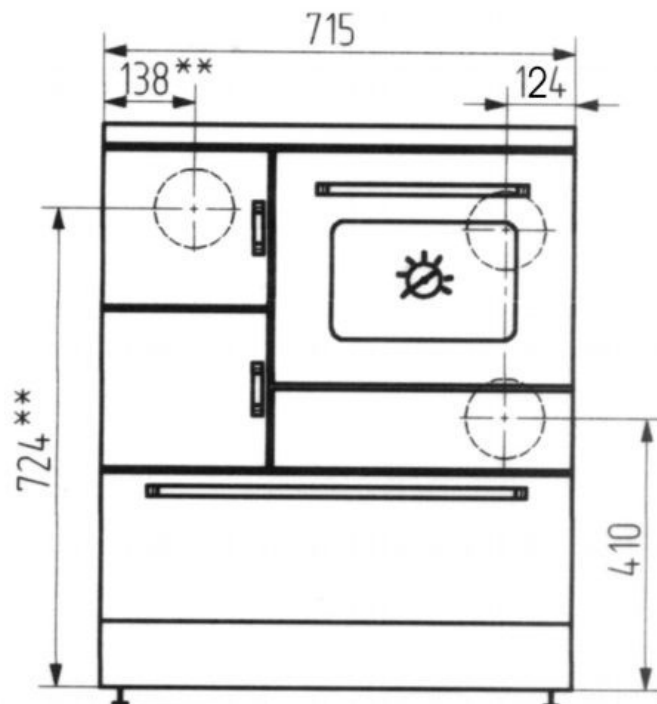

K128 F cashmere matt

- 7 KW
- Enameled casing
- Steel or ceran hob
- Large size oven with thermometer
- Adjustable grade (summer/winter)
- Adjustable legs: +5 cm
- Hand rail
- Flue connection left or right - top/rear: 120 mm
- H x W x D: 850 (+50)x715x600
- Fuel: wood, lignite

Double casing

Wood

Brown coal

Long combustion

Certification	1.+2.Stufe 1.BImSchV, CE, 15aB-VG, VKF
Heat output (kW)	7
Min-max heat output (kW)	3,5-7,1
Flue gas quantity (g/s)	10,5
Flue gas temperature (C)	250
Air needs Pa	12
Size H x W x D (mm)	850 (+50) x 715 x 600
Fuel	wood, lignite
Net weight (kg)	150