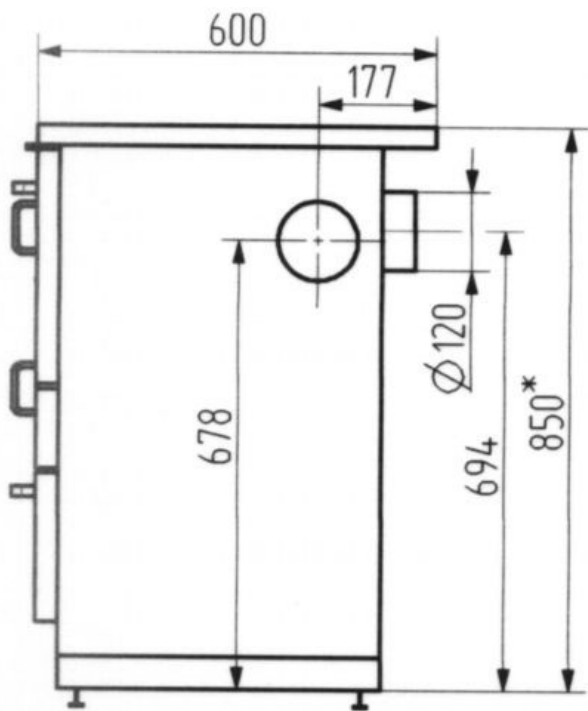

K128 F cashmere matt

- 7 KW
- Enameled casing
- Steel or ceran hob
- Large size oven with thermometer
- Adjustable grade (summer/winter)
- Adjustable legs: +5 cm
- Hand rail
- Flue connection left or right - top/rear: 120 mm
- H x W x D: 850 (+50)x715x600
- Fuel: wood, lignite

Double casing

Wood

Brown coal

Long combustion

Certification	1.+2.Stufe 1.BImSchV, CE, 15aB-VG, VKF
Heat output (kW)	7
Min-max heat output (kW)	3,5-7,1
Flue gas quantity (g/s)	10,5
Flue gas temperature (C)	250
Air needs Pa	12
Size H x W x D (mm)	850 (+50) x 715 x 600
Fuel	wood, lignite
Net weight (kg)	150